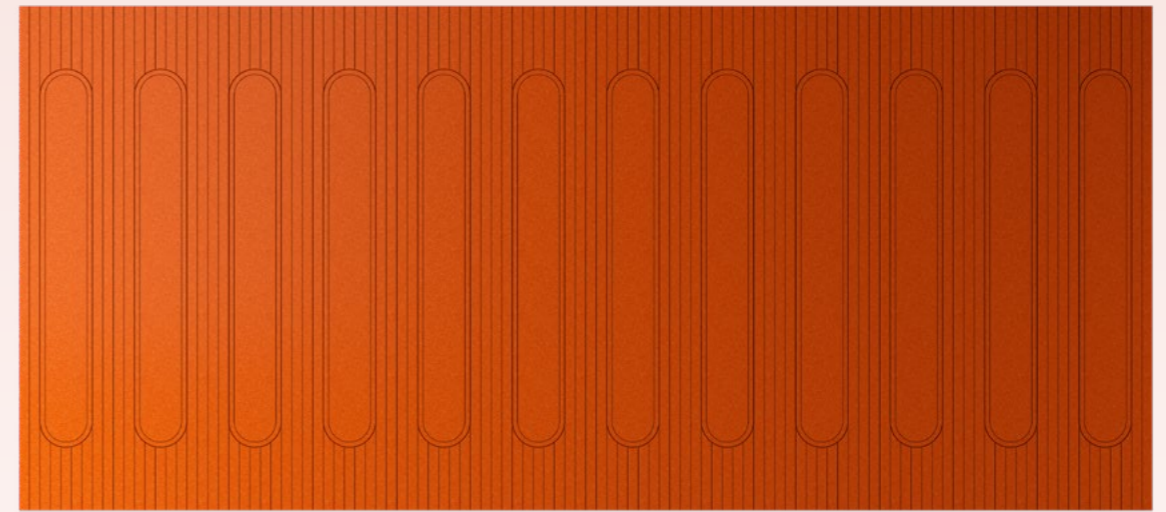

Wall Covering Cottage

Augmented Reality

Article no.	Product type	Dimension	Information	Price in EUR
732.24.23.000.00	Wall Covering Fylo 24mm	1800 x 2400 x 24mm	Consists of 2 parts of 600mm width, incl. Undercover	741.00
732.12.23.000.00	Wall Covering Fylo 12mm	1200 x 2800 x 12mm	Consists of 2 parts of 600mm width, incl. Undercover	457.00

Acoustic wall panels with bevel. Installation with our patented environmental friendly and glue-free solution "Undercover".

Glue-free and concealed mounting with patented Undercover system.

Article no.	Product type	Dimension	Information	Price in EUR
732.24.24.000.00	Wall Covering Cottage 24mm	1800 x 2400 x 24mm	1 pc., incl. Undercover	804.50
732.12.24.000.00	Wall Covering Cottage 12mm	1200 x 2800 x 12mm	1 pc., incl. Undercover	457.00

Acoustic wall panels with bevel. Installation with our patented environmental friendly and glue-free solution "Undercover".

Glue-free and concealed mounting with patented Undercover system.