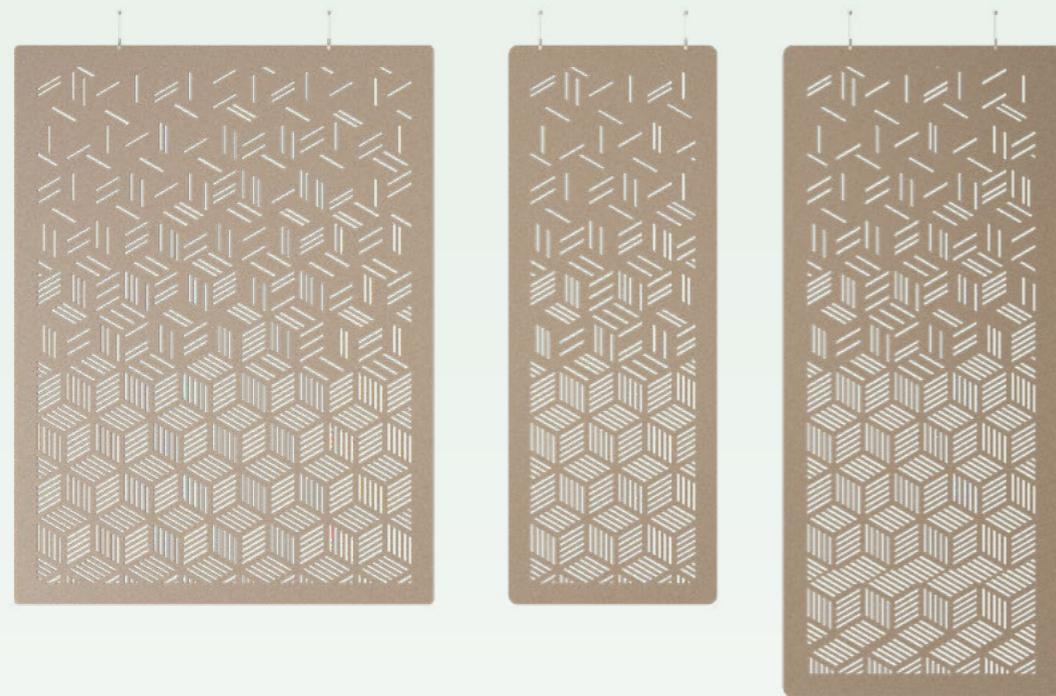

Hanging Division Kyvos

Augmented Reality

Article no.	Product type	Dimension	Information	Price in EUR
741.24.37.000.00	Hanging Division Kyvos 24mm	1800 x 2400 x 24mm	incl. suspension kit	1079.00
741.24.38.000.00	Hanging Division Kyvos 24mm	900 x 2400 x 24mm	incl. suspension kit	588.50
741.12.36.000.00	Hanging Division Kyvos 12mm	1200 x 2800 x 12mm	incl. suspension kit	784.00