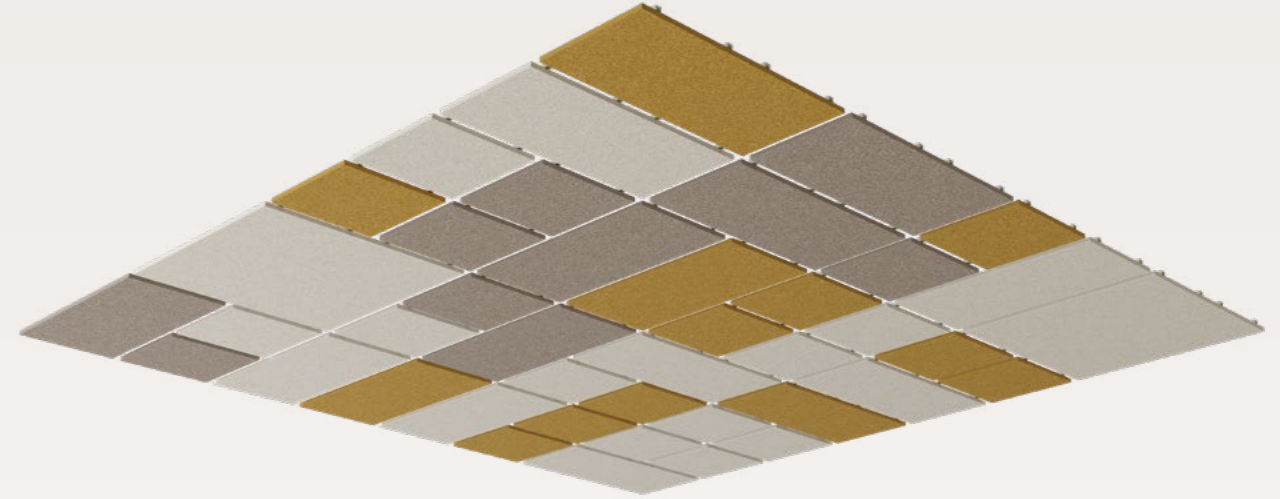

Ceiling Panel System Bespoke Piet

Augmented Reality

Article no.	Product type	Dimension	Information	Price in EUR
714.24.11.000.00	Piet Ceiling Panel-System Straight Edge	Bespoke, 24mm	incl. 1 design revision / incl. suspension system / multiple colours possible	180.00/m ²
714.24.12.000.00	Piet Ceiling Panel-System Fillet Edge	Bespoke, 24mm	incl. 1 design revision / incl. suspension system / multiple colours possible	180.00/m ²
714.24.13.000.00	Piet Ceiling Panel-System Chamfer Edge	Bespoke, 24mm	incl. 1 design revision / incl. suspension system / multiple colours possible	180.00/m ²