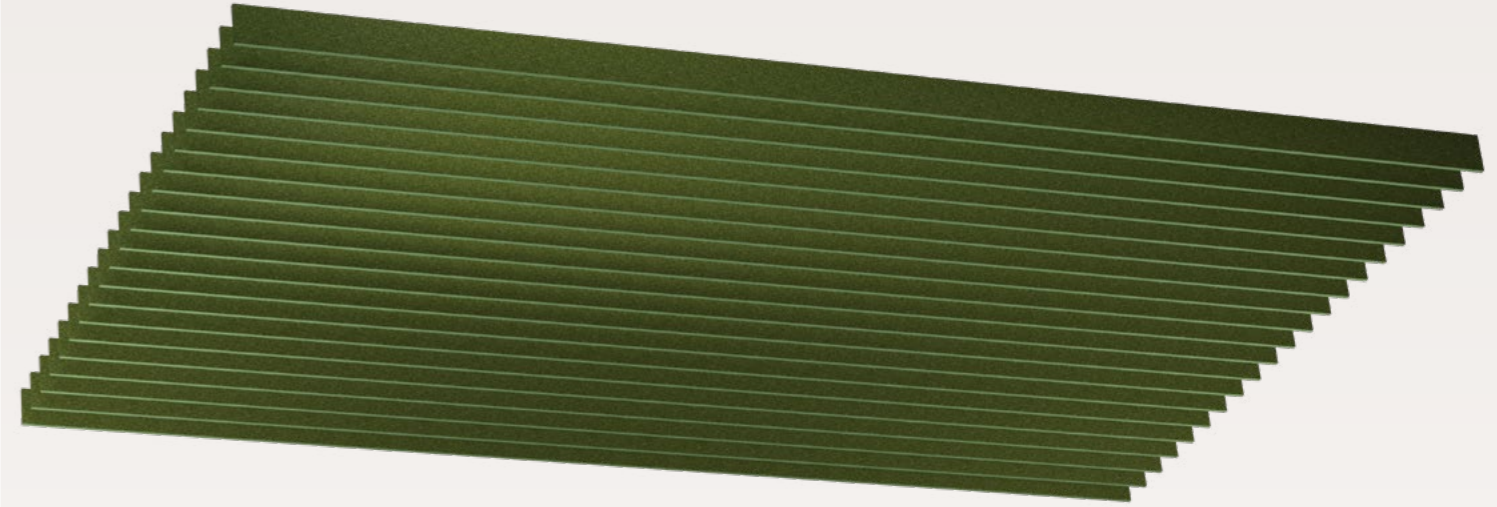

Ceiling Baffle Straight Bespoke

Augmented Reality

Article no.	Product type	Dimension	Information	Price in EUR
713.24.34.000.00	Ceiling Baffle Straight Bespoke Design	H200, 300mm distance between baffles	incl. 1 design revision incl. suspension profiles	167.00/m²
713.24.14.000.00	Ceiling Baffle Straight Bespoke Design	H200, 200mm distance between baffles	incl. 1 design revision incl. suspension profiles	243.50/m²
713.24.44.000.00	Ceiling Baffle Straight Bespoke Design	H200, 100mm distance between baffles	incl. 1 design revision incl. suspension profiles	397.50/m²
713.24.35.000.00	Ceiling Baffle Straight Bespoke Design	H300, 300mm distance between baffles	incl. 1 design revision incl. suspension profiles	225.00/m²
713.24.15.000.00	Ceiling Baffle Straight Bespoke Design	H300, 200mm distance between baffles	incl. 1 design revision incl. suspension profiles	296.00/m²
713.24.45.000.00	Ceiling Baffle Straight Bespoke Design	H300, 100mm distance between baffles	incl. 1 design revision incl. suspension profiles	579.00/m²