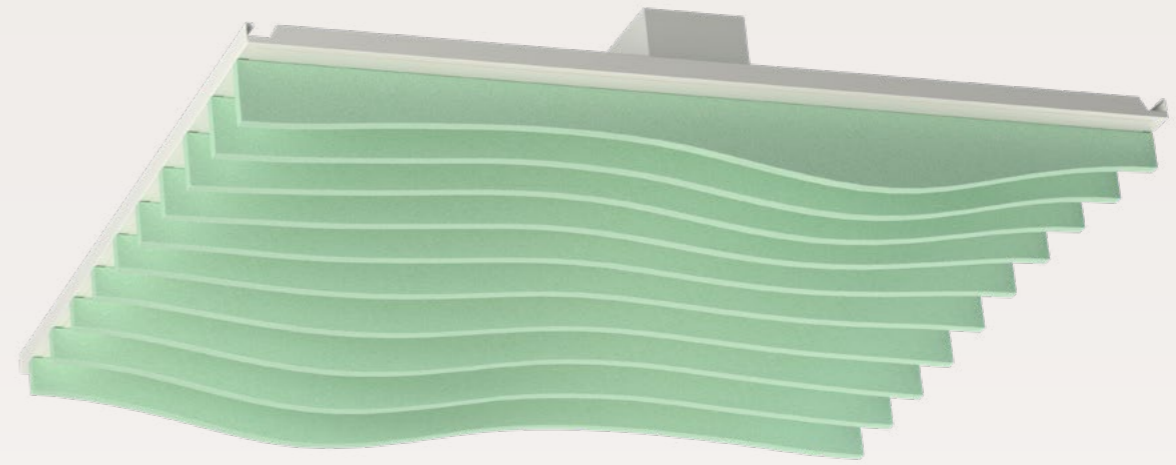

Barcol-Air Radiant ceiling system Straight

Augmented Reality

Article no.	Product type	Dimension	Information	Price in EUR
	1x Sail Straight	1800 x 850mm	excl. assembly distribution by Barcol-Air Group	on request
	2x Sail Straight	3600 x 850mm	excl. assembly distribution by Barcol-Air Group	on request
	Ceiling system closed baffles Straight	1800 x 900mm	excl. assembly distribution by Barcol-Air Group	on request

For more information on the product, please contact our collaboration partner Barcol-Air.

Activation	Water system
Construction	Square and rectangular panels
Installation height	min. 75mm
Ceiling panels metal	Steel 0.7mm
Colour panels metal	RAL 7016 anthracite
Functions	<ul style="list-style-type: none"> • Cooling • Heating • Acoustics • Integral components • Supply and extract air (optional) • Compensation for cold air drop

Barcol-Air Radiant ceiling system Edge

Barcol-Air Radiant ceiling system Wave

Augmented Reality

Article no.	Product type	Dimension	Information	Price in EUR
	1x Sail Edge	1800 x 850mm	excl. assembly distribution by Barcol-Air Group	on request
	2x Sail Edge	3600 x 850mm	excl. assembly distribution by Barcol-Air Group	on request
	Ceiling system closed baffles Edge	1800 x 900mm	excl. assembly distribution by Barcol-Air Group	on request