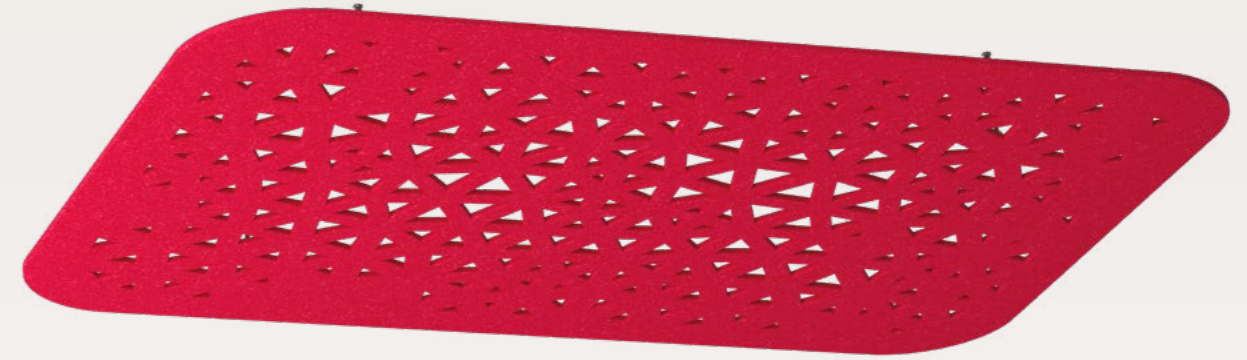

Ceiling Panel Rectangle Web

Augmented Reality

Article no.	Product type	Dimension	Information	Price in EUR
711.24.14.000.10	Ceiling Panel Rectangle Web	1200 x 1800 x 24mm	Web perforation / incl. suspension kit	598.50