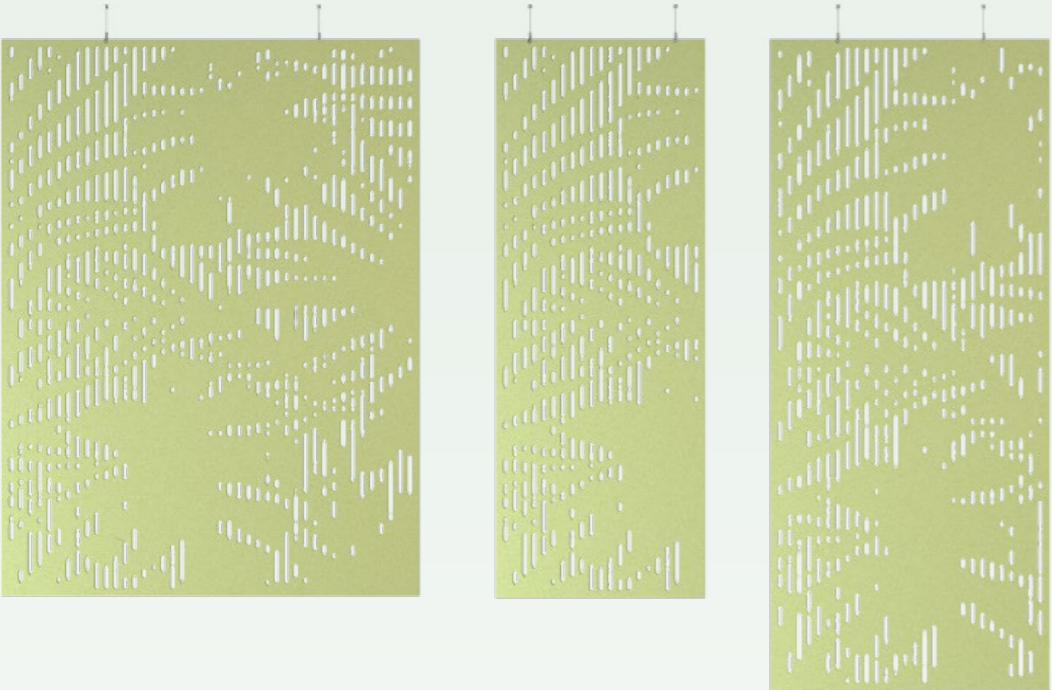

Hanging Division Jungle