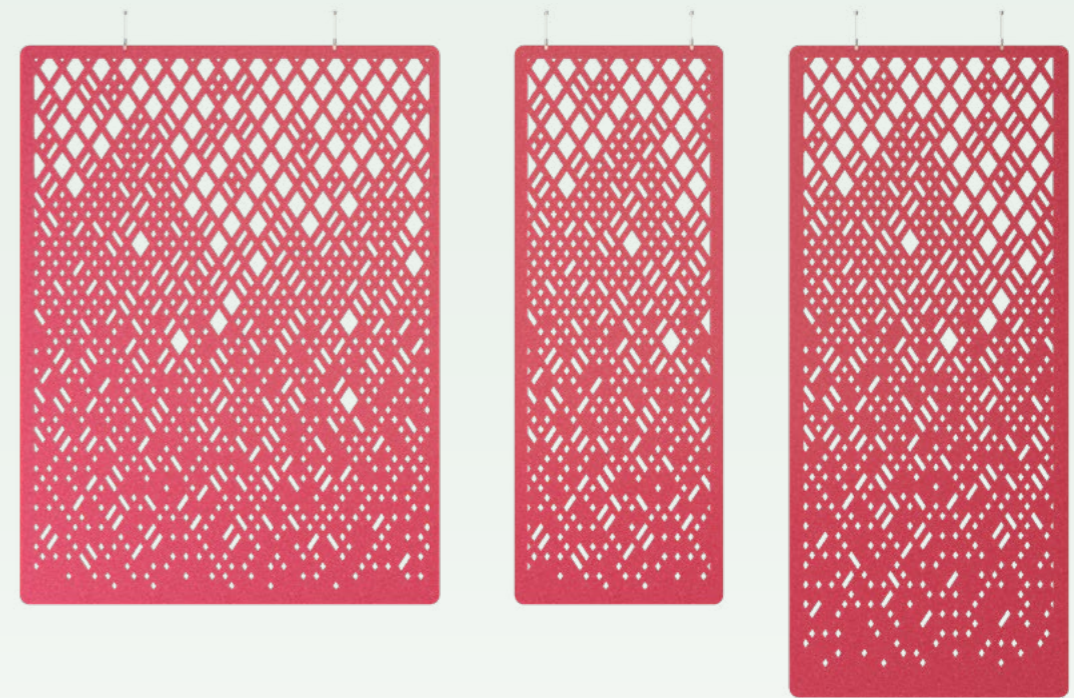

Hanging Division Tunica

Article no.	Product type	Dimension	Information	Price in EUR
741.24.23.000.00	Hanging Division Tunica 24mm	1800 x 2400 x 24mm	incl. suspension kit	1079.00
741.24.24.000.00	Hanging Division Tunica 24mm	900 x 2400 x 24mm	incl. suspension kit	588.50
741.12.23.000.00	Hanging Division Tunica 12mm	1200 x 2800 x 12mm	inkl. Aufhängungskit	784.00