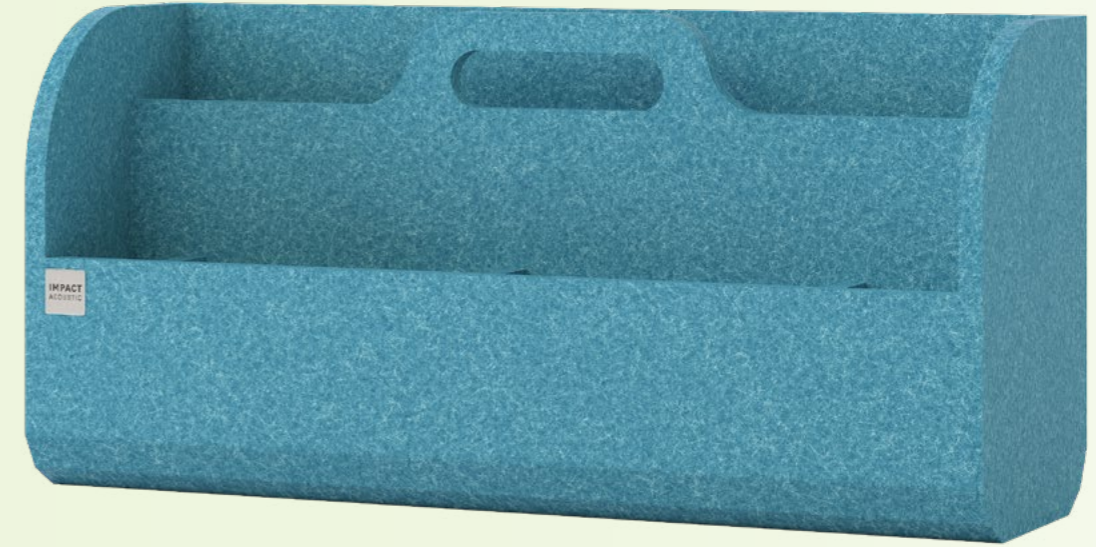

Workplace Organizer TwoWay Pro

Augmented Reality

Article no.	Product type	Dimension	Information	Price in EUR
791.12.12.000.00	Acoustical Organizer TwoWay Pro	524 x 165 x 250mm	500mm inner dimension	140.50