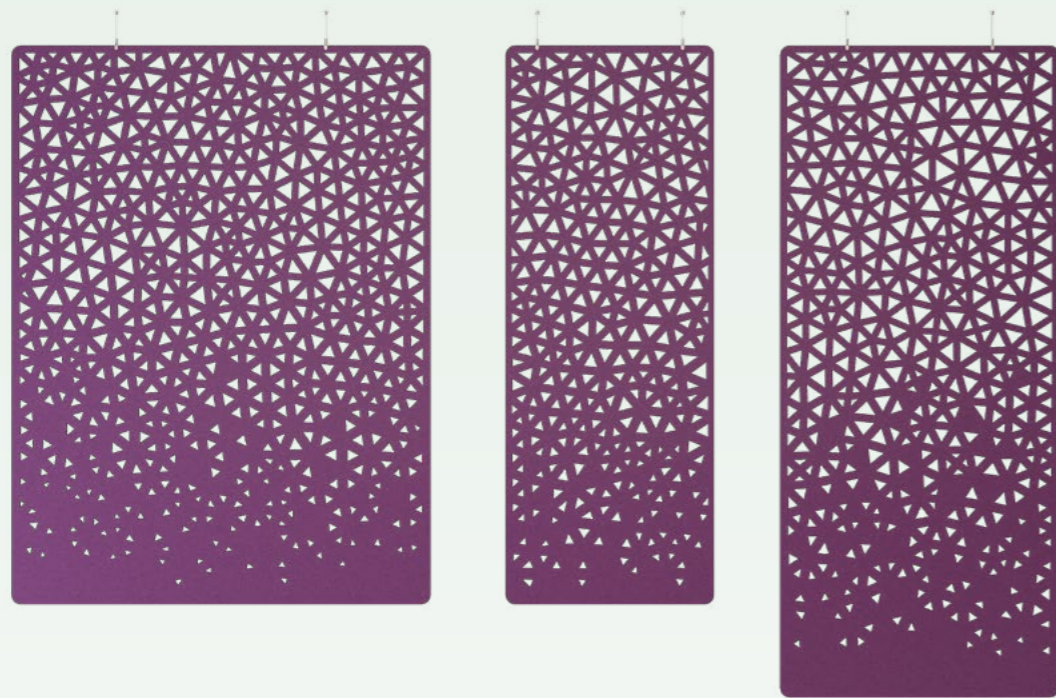

Hanging Division Web

Augmented Reality

Article no.	Product type	Dimension	Information	Price in EUR
741.24.25.000.00	Hanging Division Web 24mm	1800 x 2400 x 24mm	incl. suspension kit	1079.00
741.24.26.000.00	Hanging Division Web 24mm	900 x 2400 x 24mm	incl. suspension kit	588.50
741.12.25.000.00	Hanging Division Web 12mm	1200 x 2800 x 12mm	incl. suspension kit	784.00