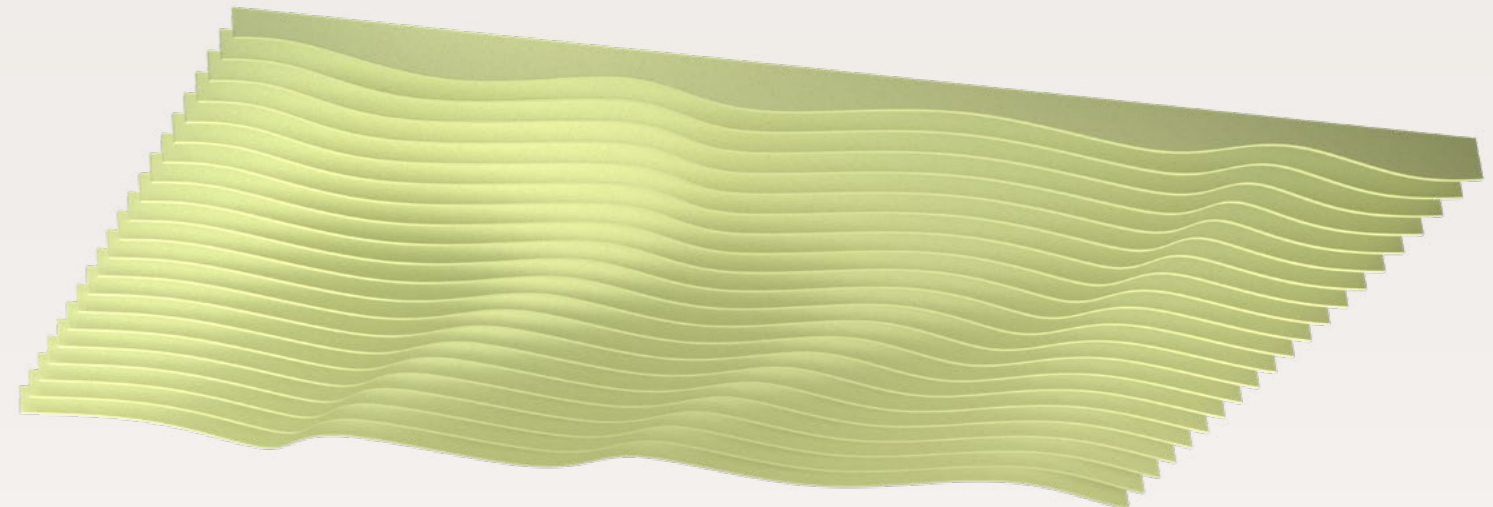

Ceiling Baffle Wave Morph Bespoke

Augmented Reality

Article no.	Product type	Dimension	Information	Price in EUR
713.24.13.000.00	Ceiling Baffle Wave Morph Bespoke Design	H150-250, 200mm distance between baffles	incl. 1 design revision incl. suspension profiles	274.50/m²
713.24.33.000.00	Ceiling Baffle Wave Morph Bespoke Design	H150-250, 300mm distance between baffles	incl. 1 design revision incl. suspension profiles	221.50/m²