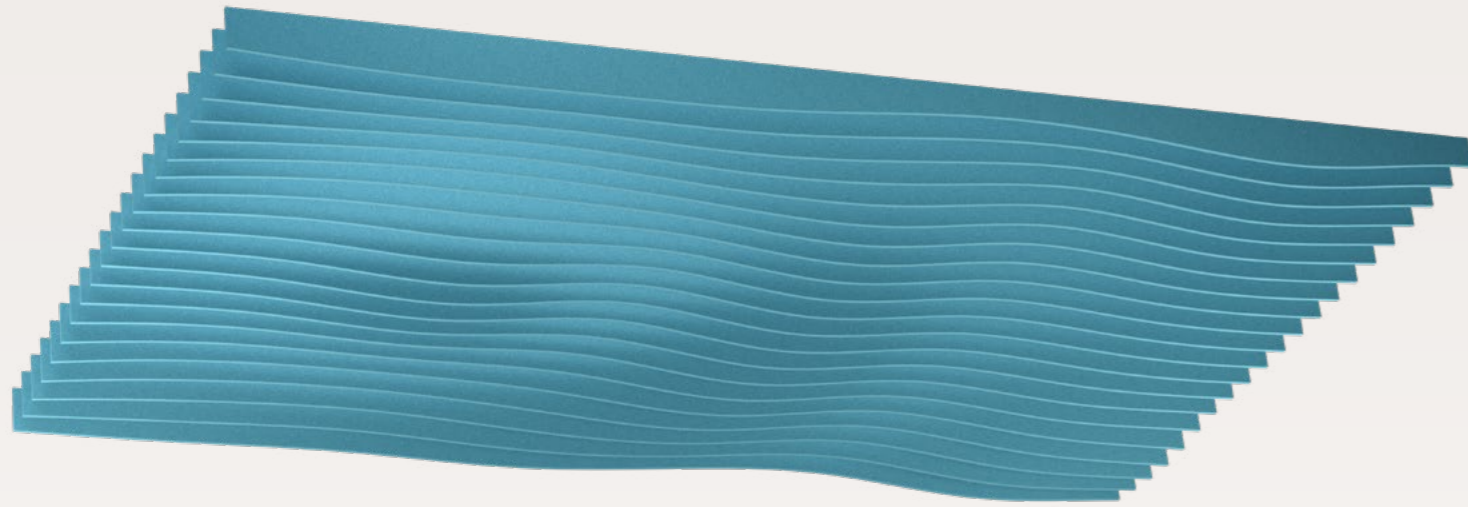

Ceiling Baffle Wave Ripple Bespoke

Augmented Reality

Article no.	Product type	Dimension	Information	Price in EUR
713.24.12.000.00	Ceiling Baffle Wave Ripple Bespoke Design	H150-250, 200mm distance between baffles	incl. 1 design revision incl. suspension profiles	274.50/m²
713.24.32.000.00	Ceiling Baffle Wave Ripple Bespoke Design	H150-250, 300mm distance between baffles	incl. 1 design revision incl. suspension profiles	221.50/m²