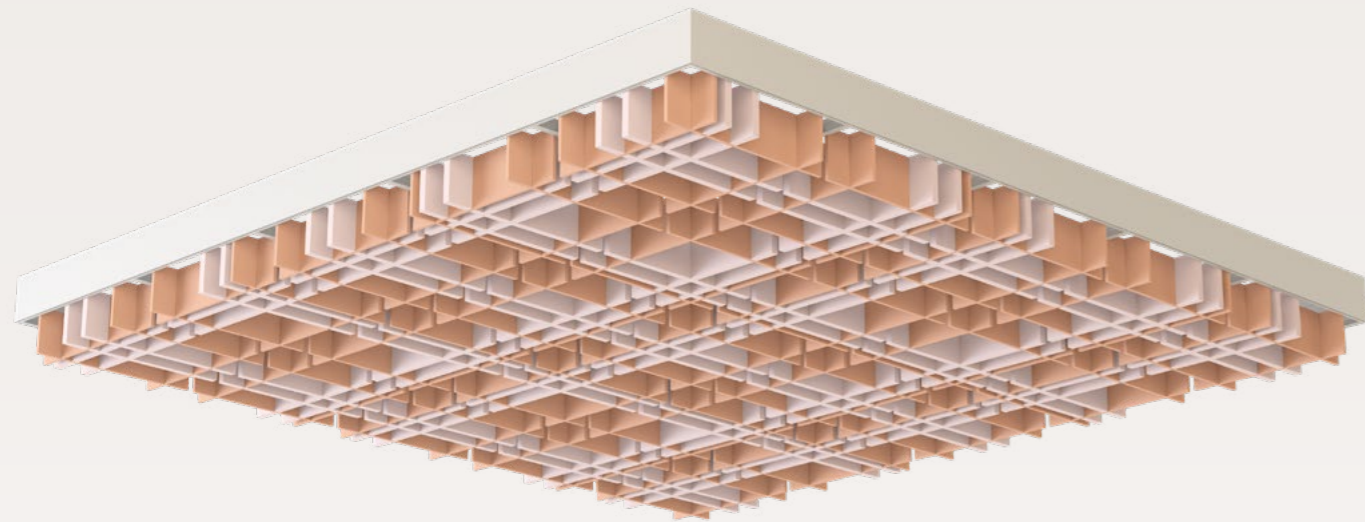

Ceiling Tile Plaid

Augmented Reality

Article no.	Produkttype	Dimension	Information	Price in EUR
718.10.00.000.00	Plaid 1 Ceiling Tile	600 x 600 x 150mm	incl. 1 design revision	60.00
718.11.00.000.00	Plaid 2 Ceiling Tile	600 x 600 x 150mm	incl. 1 design revision	85.00
718.12.00.000.00	Plaid 3 Ceiling Tile	600 x 600 x 150mm	incl. 1 design revision	150.00
718.13.00.000.00	Plaid 4 Ceiling Tile	600 x 600 x 150mm	incl. 1 design revision	150.00
718.14.00.000.00	Plaid 5 Ceiling Tile	600 x 600 x 150mm	incl. 1 design revision	150.00
718.15.00.000.00	Plaid 6 Ceiling Tile	600 x 600 x 150mm	incl. 1 design revision	150.00
718.16.00.000.00	Plaid 7 Ceiling Tile	600 x 600 x 150mm	incl. 1 design revision	150.00
718.17.00.000.00	Plaid 8 Ceiling Tile	600 x 600 x 150mm	incl. 1 design revision	150.00
718.19.00.000.00	Plaid Infill Ceiling Tile	600 x 600 x 150mm	incl. 1 design revision	70.00