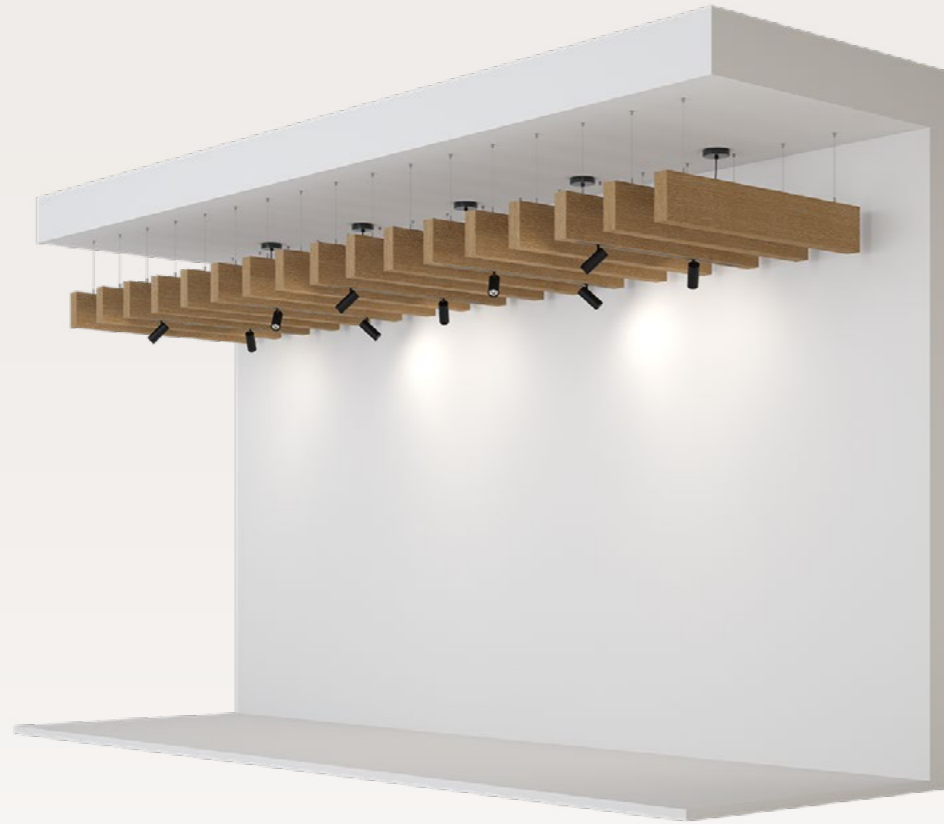

Ceiling Baffle Balken

Augmented Reality