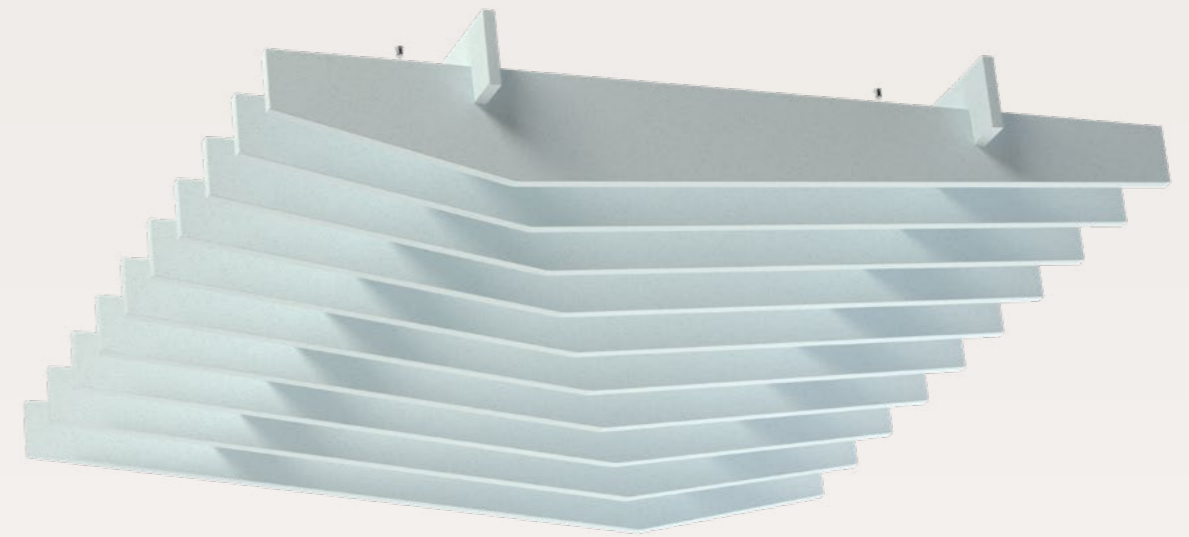

Ceiling Baffle Edge Modular

Augmented Reality

Article no.	Product type	Dimension	Information	Price in EUR
712.24.11.000.00	Ceiling Baffle Edge Modular	1800 x 1800 x 300mm	incl. suspension kit	784.00