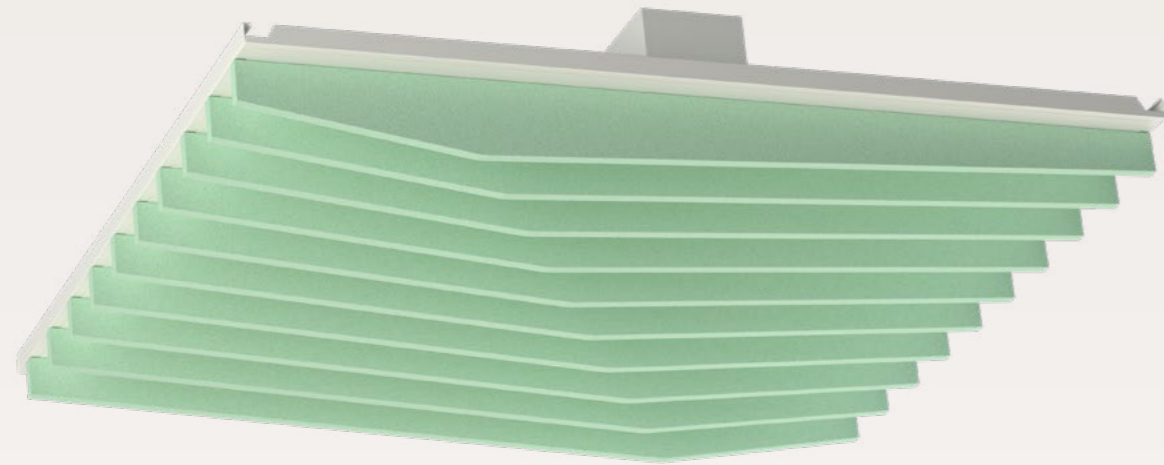

Barcol-Air Radiant ceiling system Straight

Augmented Reality

Article no.	Product type	Dimension	Information	Price in EUR
	1x Sail Straight	1800 x 850mm	excl. assembly distribution by Barcol-Air Group	on request
	2x Sail Straight	3600 x 850mm	excl. assembly distribution by Barcol-Air Group	on request
	Ceiling system closed baffles Straight	1800 x 900mm	excl. assembly distribution by Barcol-Air Group	on request

Barcol-Air Radiant ceiling system Edge

Barcol-Air Radiant ceiling system Wave

Augmented Reality

Article no.	Product type	Dimension	Information	Price in EUR
	1x Sail Edge	1800 x 850mm	excl. assembly distribution by Barcol-Air Group	on request
	2x Sail Edge	3600 x 850mm	excl. assembly distribution by Barcol-Air Group	on request
	Ceiling system closed baffles Edge	1800 x 900mm	excl. assembly distribution by Barcol-Air Group	on request