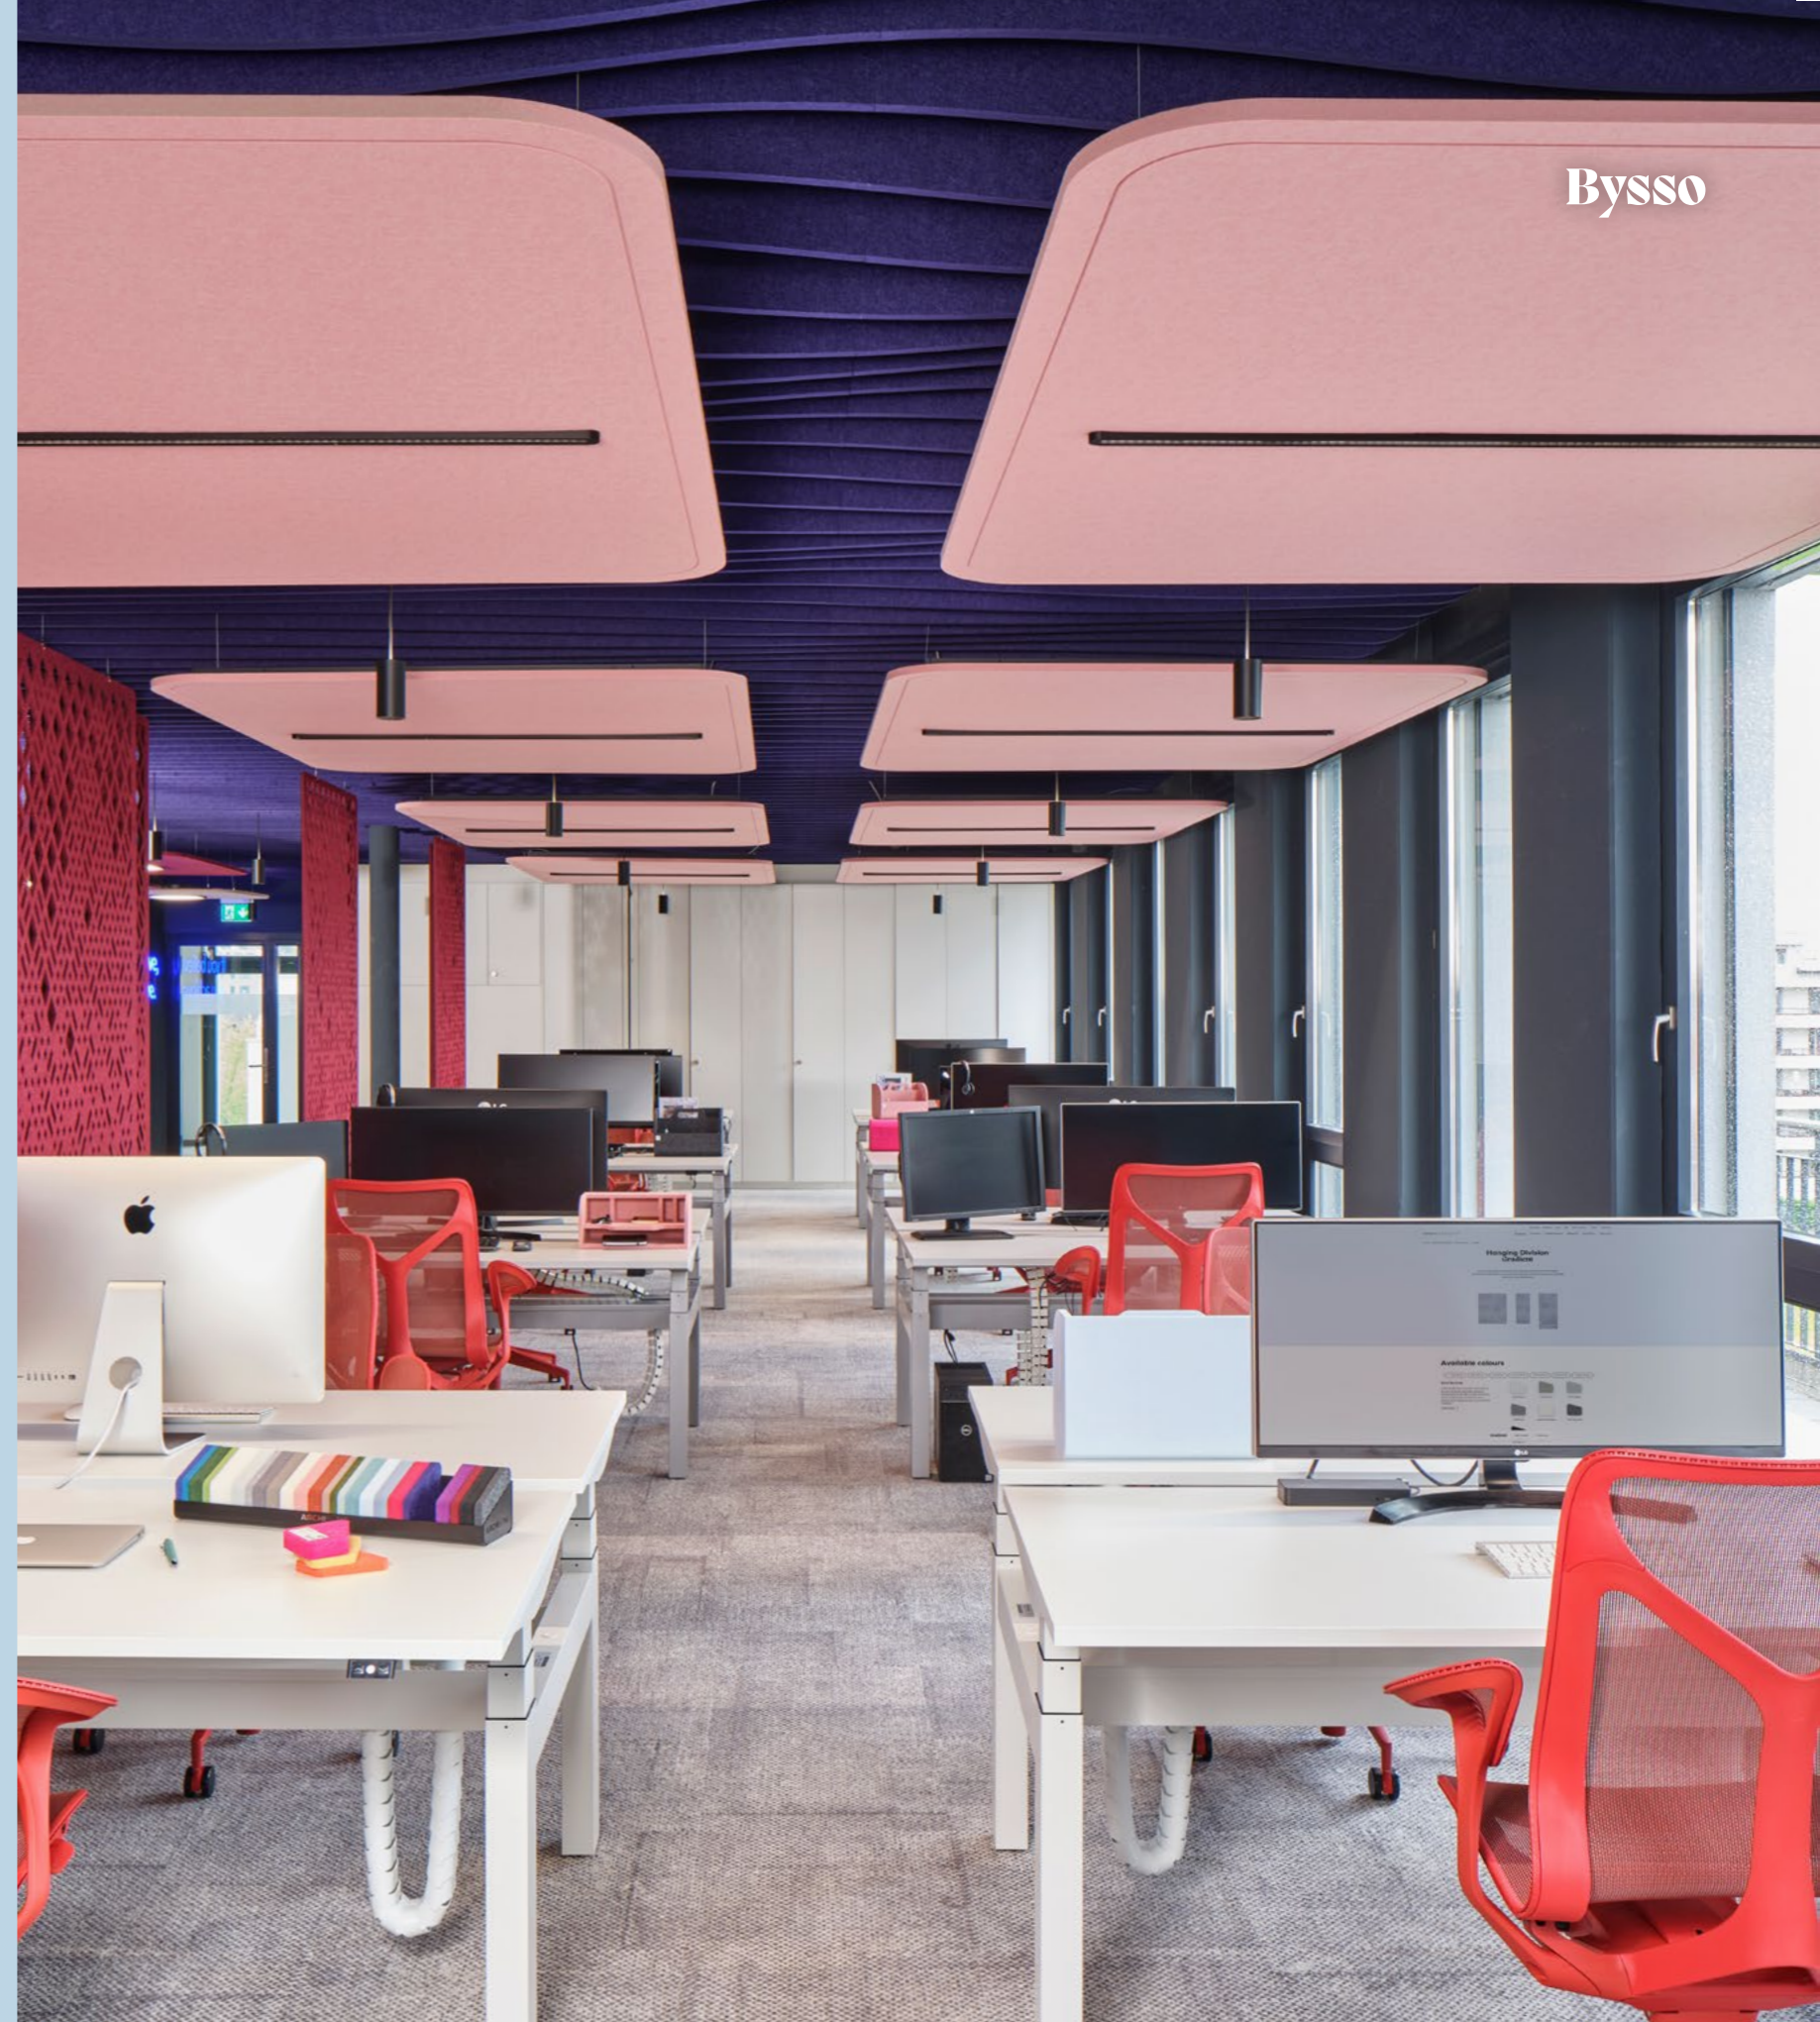

Acoustic *Lighting*

Acoustic comfort and proper lighting are some of the most important aspects of a team's health and well-being. That is why we have brought together the best lighting technologies, developed with the Austrian market leaders PROLICHT, and the best acoustic products, so you can perform at your best.

Project
Impact Acoustic HQ, Luzern