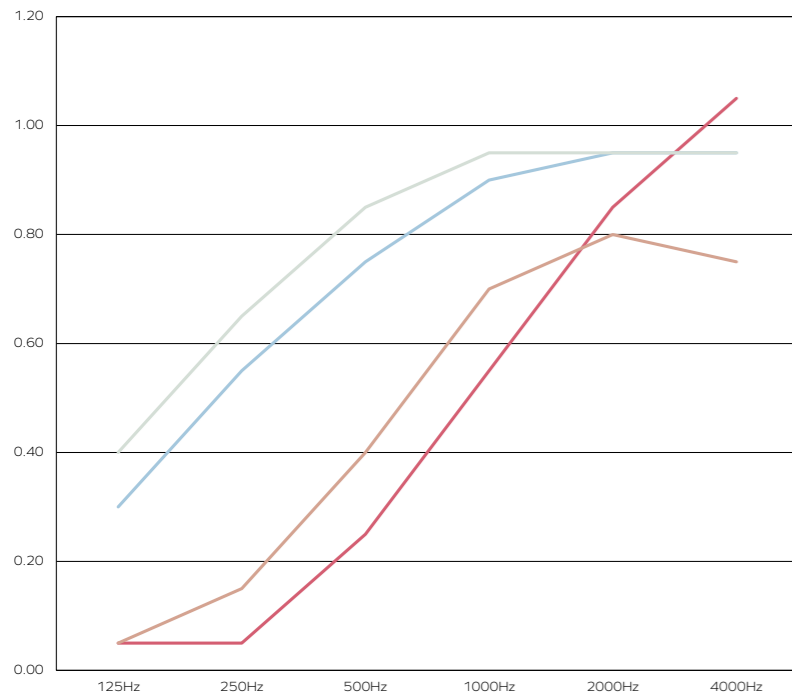

Acoustic Specifications

Archisonic Material 12mm

Frequency (Hz)	125	250	500	1000	2000	4000	α_w	NRC
Archisonic 12mm	0.05	0.05	0.25	0.55	0.85	1.05	0.30	0.45
Archisonic 12mm with 40mm insulation	0.30	0.55	0.75	0.90	0.95	0.95	0.75	0.80
Archisonic 12mm with 50mm insulation	0.40	0.65	0.85	0.95	0.95	0.95	0.80	0.85
Archisonic 12mm with 50mm air cavity	0.05	0.15	0.40	0.70	0.80	0.75	0.50	0.50

Sound Absorption Coefficient (α_s) according to EN ISO 354 Universität Stuttgart – Institut für Akustik und Bauphysik IABP

- Archisonic 12mm
- Archisonic 12mm with 50mm insulation
- Archisonic 12mm with 40mm insulation
- Archisonic 12mm with 50mm air cavity

The graph represents the sound absorption coefficients (α_s) in the third octave band center frequencies. Measurement used Pink Noise as excitation signal in a reverberant room.