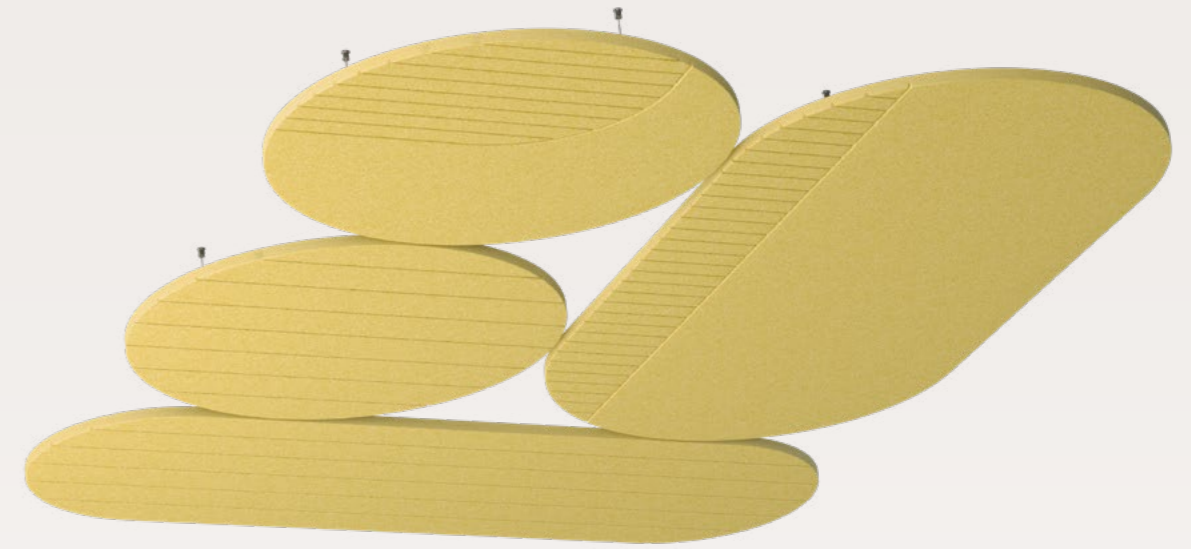

Ceiling Panel Vela

Augmented Reality

Article no.	Product type	Dimension	Information	Price in EUR
711.24.22.000.00	Ceiling Panel Vela	1x 1790 x 890mm, 1x 1800x600mm, 2x D890x24mm	Set with 4 pcs., same colours incl. suspension kit	878.00