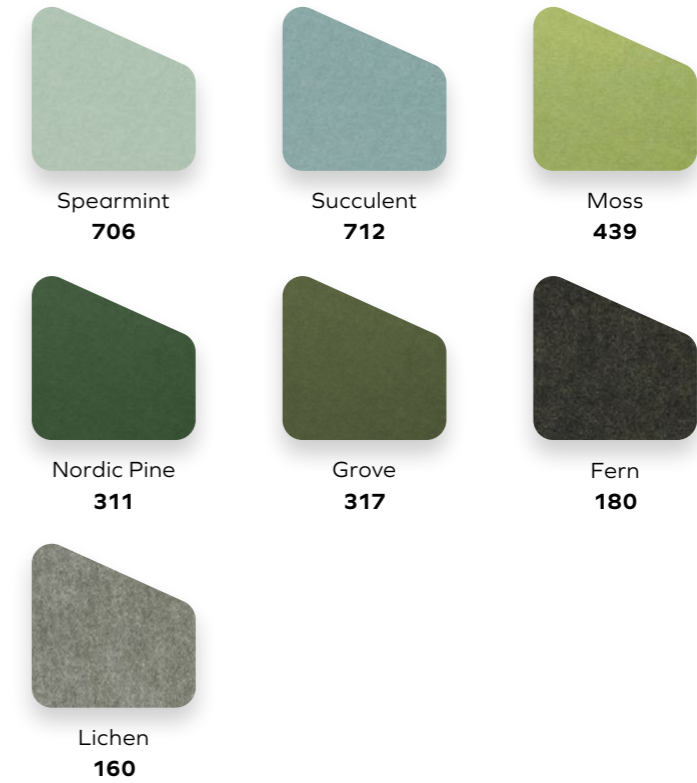

Living Greens

12mm & 24 mm

Environmental awareness and a deepening appreciation of biophilia drives a desire for ever more greenspaces.

Elemental Blues

12mm & 24 mm

We had to pay tribute to our blue planet with a collection of sea- and sky-inspired hues. As our air and water quality are increasingly under threat, the appeal of nature's blues becomes stronger.

Shell Pink
102

Soft Coral
516

Ice Blue
304

Winter Sky
410

Spearmint
706

Succulent
712

Elegant Darks

12mm & 24 mm