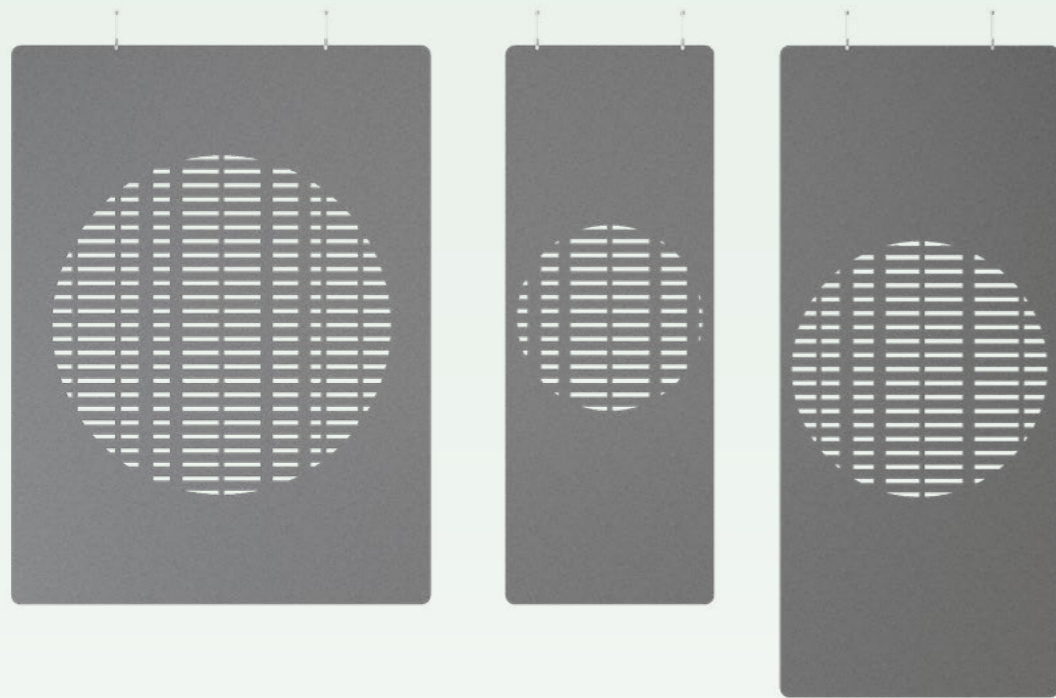

Hanging Division Illum

Article no.	Product type	Dimension	Information	Price in EUR
741.24.17.000.00	Hanging Division Illum 24mm	1800 x 2400 x 24mm	incl. suspension kit	1079.00
741.24.18.000.00	Hanging Division Illum 24mm	900 x 2400 x 24mm	incl. suspension kit	588.50
741.12.17.000.00	Hanging Division Illum 12mm	1200 x 2800 x 12mm	incl. suspension kit	784.00