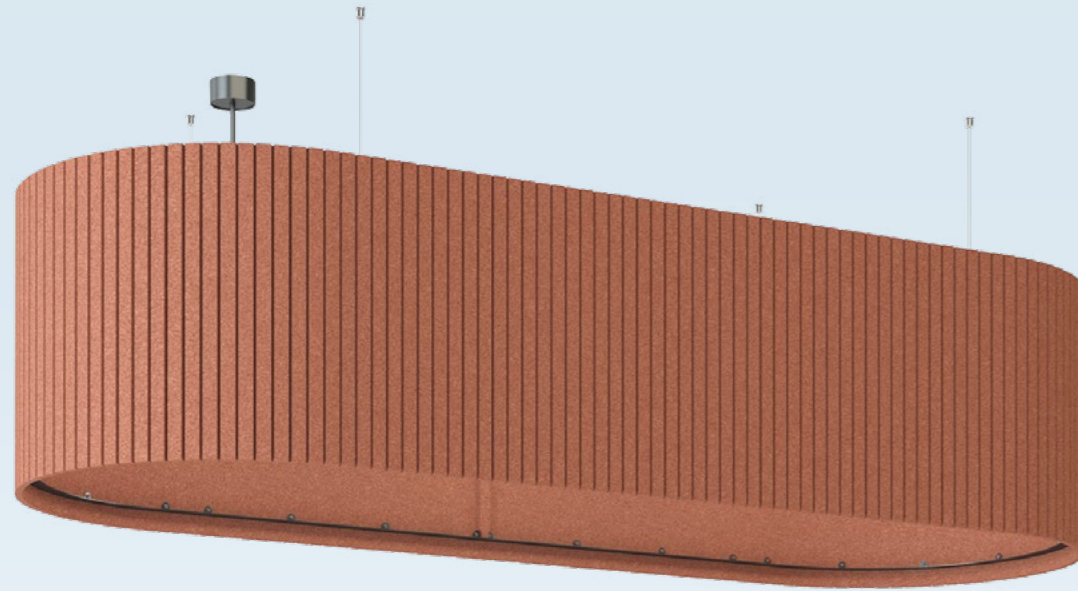

Acoustic Lighting Umbra Long

Augmented Reality

Article no.	Product type	Dimension	Information	Price in EUR
722.24.12.000.00	Acoustic pendant Umbra 2200	2200 x 800 x 350mm	2700lm, 4000 Kelvin	3434.50
722.24.13.000.00	Acoustic pendant Umbra 2200	2200 x 800 x 530mm	2700lm, 4000 Kelvin	3543.50

Pendant luminaire with integrated acoustic screen, including LED technology and the associated suspension system.

PROLICHT

Voltage	220 - 240 V
Dimming	DALI
Light distribution	direct
Diffuser	Microprism
Total power	29 W
Luminous flux of the luminaire	2700lm
Luminous flux of the light source	4150lm

Colour temperature (CCT)	2700K* 3000K* 3500K* 4000K *on request
Colour rendering index (CRI)	90
Colour consistency	SDCM 3
Ingress protection	IP20 (protection class 1)
Life span	>50'000 h (L70 B50)
Case colour	black