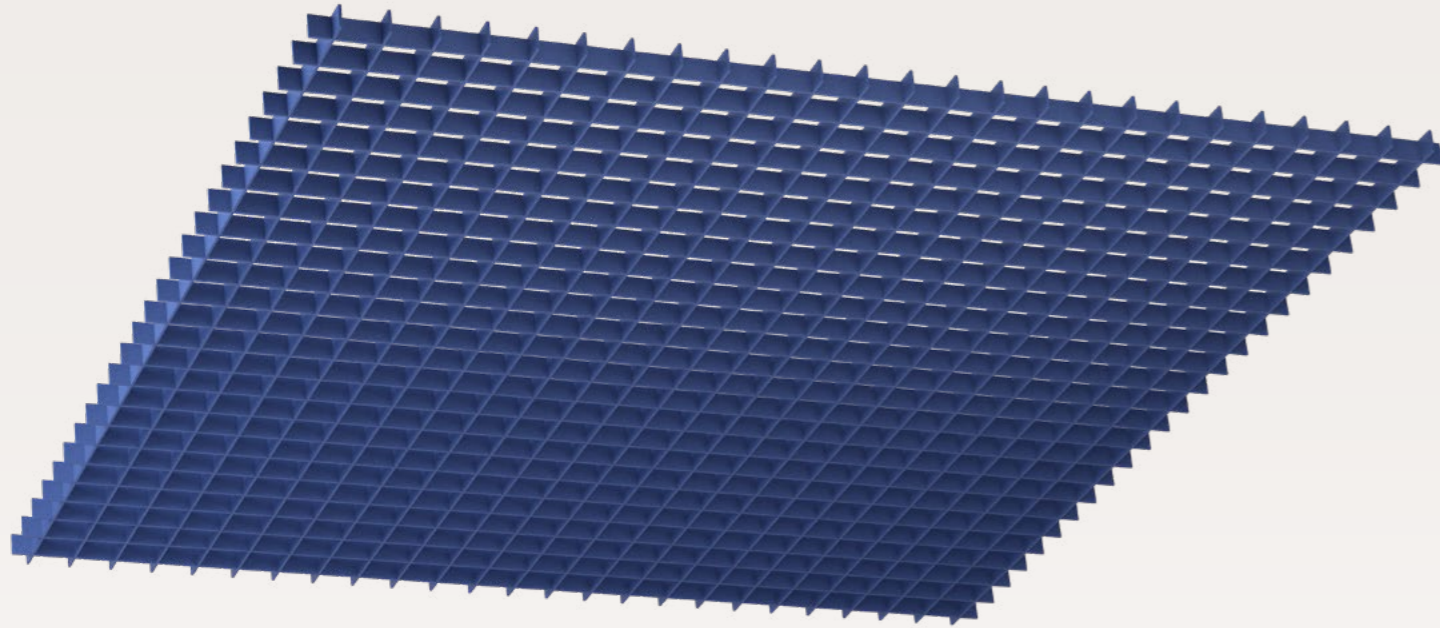

Ceiling System Grid Bespoke

Article no.	Product type	Dimension	Information	Price in EUR
715.24.10.000.80	Ceiling System Grid Bespoke Design	H200mm, Grid 400x400mm	incl. 1 design revision incl. suspension profiles	185.50/m²
715.24.11.000.80	Ceiling System Grid Bespoke Design	H200mm, Grid 400x400mm	incl. 1 design revision incl. suspension profiles incl. preparation for inlay (12mm)	189.50/m²
715.24.20.000.80	Ceiling System Grid Bespoke Design	H200mm, Grid 600x600mm	incl. 1 design revision incl. suspension profiles	142.50/m²
715.24.21.000.80	Ceiling System Grid Bespoke Design	H200mm, Grid 600x600mm	incl. 1 design revision incl. suspension profiles incl. preparation for inlay (12mm)	145.50/m²
715.12.10.000.00	Inlay panel integration	12mm, for Grid 400x400mm	Price per piece	30.50
715.12.20.000.00	Inlay panel integration	12mm, for Grid 600x600mm	Price per piece	48.50
824.14.00.101.00	Light integration Single Spot	D30mm	Price per piece / incl. through-wiring	248.00