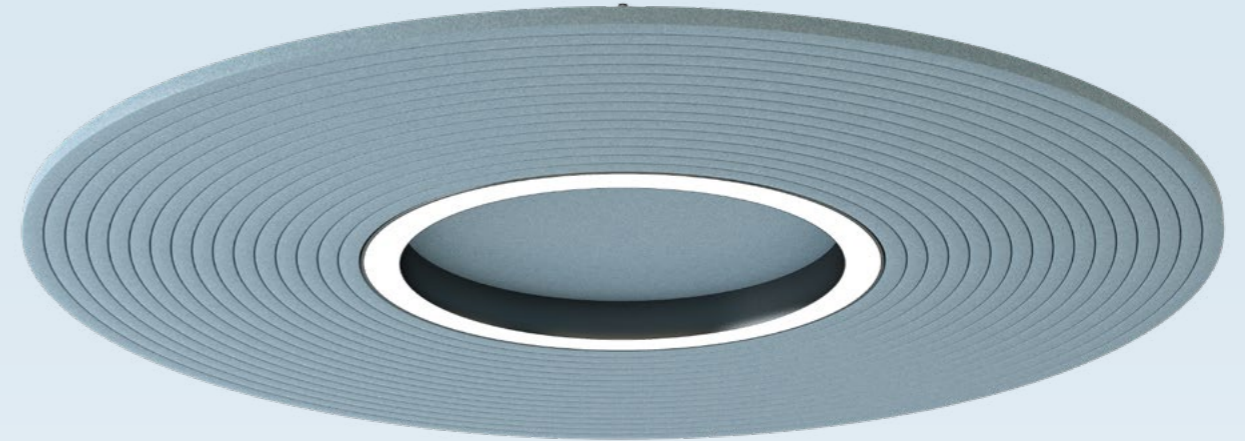

Acoustic Lighting Orbis

Augmented Reality

Article no.	Product type	Dimension	Information	Price in EUR
728.24.10.000.00	Acoustic Lighting Oloïd Single	925 x 925 x 510mm	Design by atelier oi	3050.00
728.24.11.000.00	Acoustic Lighting Oloïd Double	925 x 925 x 660mm	Design by atelier oi	4500.00

Extended lead times may apply. Please contact our Project Consultancy team for further advice.

Article no.	Product type	Dimension	Information	Price in EUR
724.24.10.000.00	Acoustic Lighting Orbis 1200 (direct and indirect)	D1200 x 90mm	7408lm	3100.00
724.24.12.000.00	Acoustic Lighting Orbis 1200 (direct)	D1200 x 90mm	4596lm	2600.00
724.24.15.000.00	Acoustic Lighting Orbis 1800 (direct and indirect)	D1800 x 90mm	7408lm	3300.00
724.24.16.000.00	Acoustic Lighting Orbis 1800 (direct)	D1800 x 90mm	4596lm	2800.00

PROLICHT

Voltage	220 - 240 V
Dimmable	DALI
Light distribution	direct / indirect
Diffuser	Opal

Colour temperature (CCT)	2700K* 3000K* 3500K* 4000K *on request
Colour rendering index (CRI)	90
Colour consistency	SDCM 3
Ingress protection	IP20 (protection class 1)
Life span	>50'000 h (L70 B50)
Case colour	black

PROLICHT

Voltage	220 - 240 V
Dimming	DALI
Light distribution	direct
Diffuser	Opal
Total power	18 W
Luminous flux of the luminaire	2415lm
Luminous flux of the light source	2910lm

Colour temperature (CCT)	2700K* 3000K* 3500K* 4000K *on request
Colour rendering index (CRI)	90
Colour consistency	SDCM 3
Ingress protection	IP20 (protection class 1)
Life span	>50'000 h (L70 B50)
Case colour	black