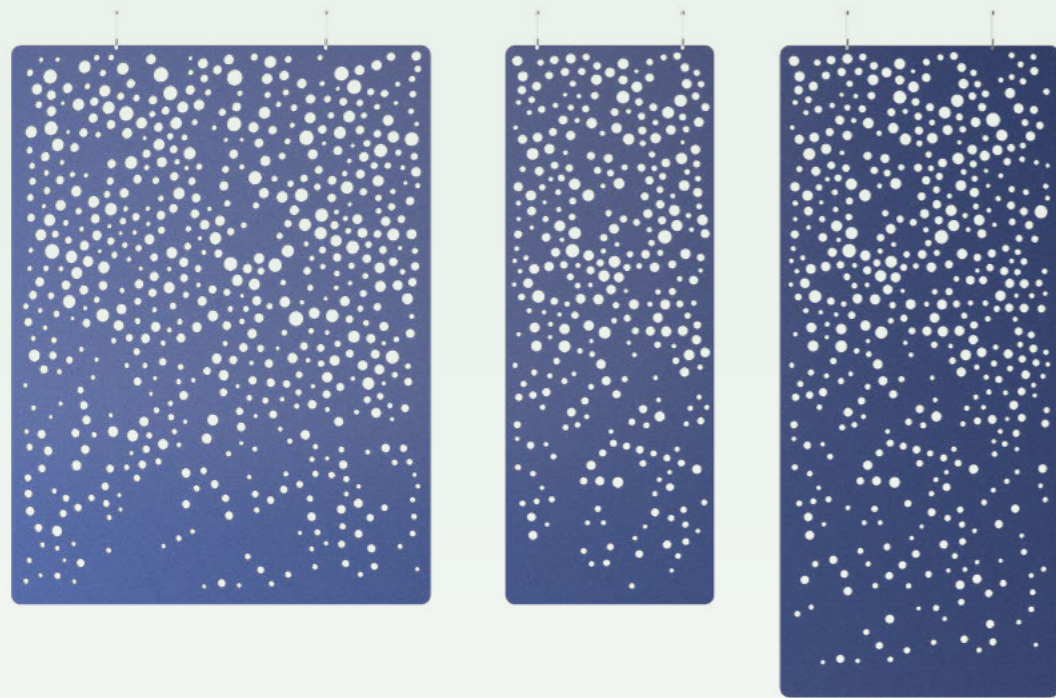

Project
EY, Luzern

Hanging Division Bubbles

Augmented Reality

Article no.	Product type	Dimension	Information	Price in EUR
741.24.13.000.00	Hanging Division Bubbles 24mm	1800 x 2400 x 24mm	incl. suspension kit	1079.00
741.24.14.000.00	Hanging Division Bubbles 24mm	900 x 2400 x 24mm	incl. suspension kit	588.50
741.12.13.000.00	Hanging Division Bubbles 12mm	1200 x 2800 x 12mm	incl. suspension kit	784.00