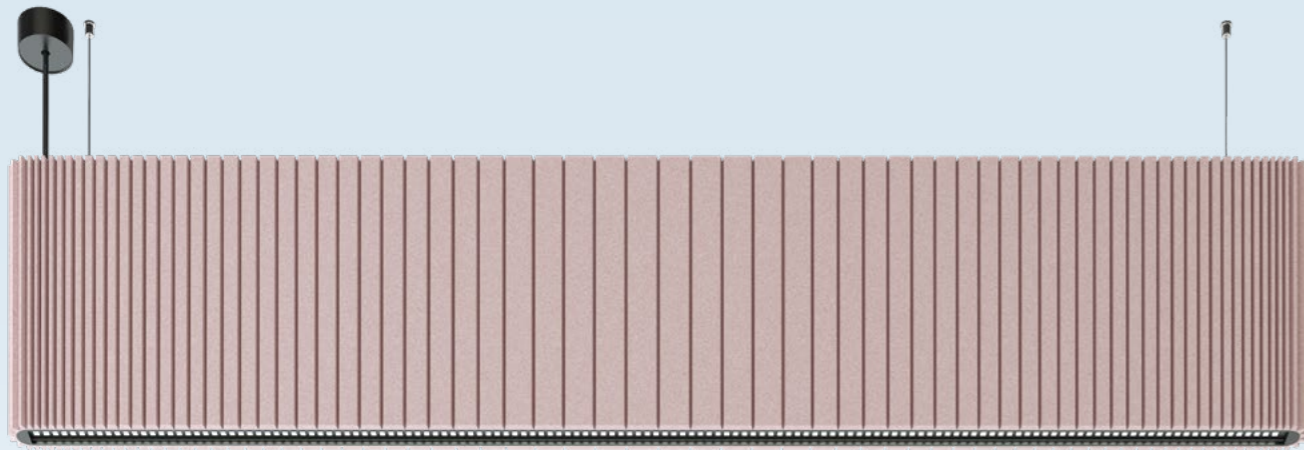

Acoustic Lighting Sensa

Augmented Reality

Article no.	Product type	Dimension	Information	Price in EUR
723.12.10.000.00	Acoustic luminaire Sensa (1480mm linear light)	1454 x 300 x 63mm	3061lm, 3000 or 4000 Kelvin, UGR < 16 DALI	1131.00
723.12.11.000.00	Acoustic luminaire Sensa (1910mm linear light)	1884 x 400 x 63mm	3980lm, 3000 or 4000 Kelvin, UGR < 16, DALI	1461.00

Fully integrated linear LED technology, including suspension system.

PROLICHT

Voltage	220 - 240 V
Dimmable	DALI
Light distribution	direct
Diffuser	Rico
Total power	31 W (1480mm) 41 W (1910mm)
Luminous flux of the luminaire	3061lm (1480mm) 3980lm (1910mm)
Luminous flux of the light source	4488lm (1480mm) 5835lm (1910mm)

Colour temperature (CCT)	2700K* 3000K* 3500K* 4000K *on request
Colour rendering index (CRI)	90
Colour consistency	SDCM 3
Ingress protection	IP20 (protection class 1)
Life span	>50'000 h (L70 B50)
Case colour	black