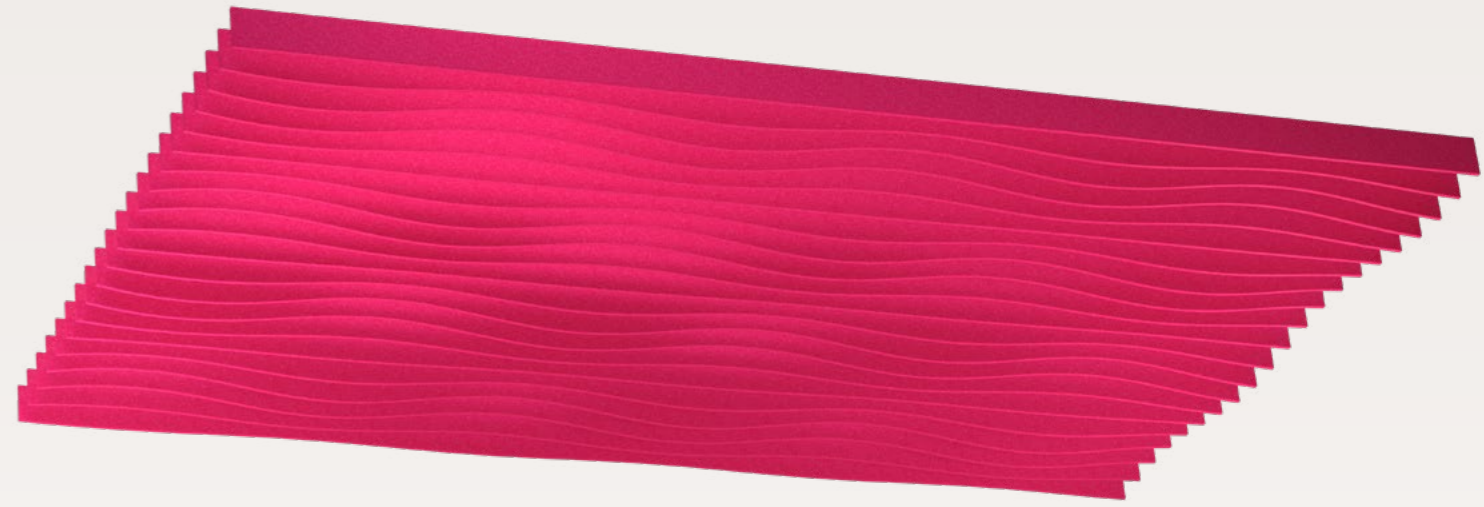

Ceiling Baffle Wave Sine Bespoke

Augmented Reality

Article no.	Product type	Dimension	Information	Price in EUR
713.24.11.000.00	Ceiling Baffle Wave Sine Bespoke Design	H150-250, 200mm distance between baffles	incl. 1 design revision incl. suspension profiles	274.50/m²
713.24.31.000.00	Ceiling Baffle Wave Sine Bespoke Design	H150-250, 300mm distance between baffles	incl. 1 design revision incl. suspension profiles	221.50/m²