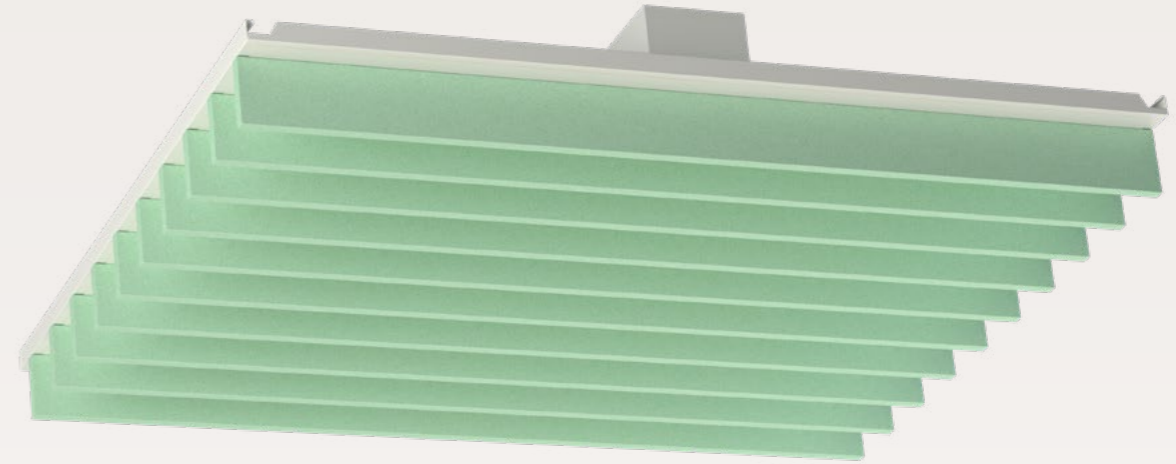

Barcol-Air Radiant ceiling system Straight

Augmented Reality

Article no.	Product type	Dimension	Information	Price in EUR
	1x Sail Straight	1800 x 850mm	excl. assembly distribution by Barcol-Air Group	on request
	2x Sail Straight	3600 x 850mm	excl. assembly distribution by Barcol-Air Group	on request
	Ceiling system closed baffles Straight	1800 x 900mm	excl. assembly distribution by Barcol-Air Group	on request

For more information on the product, please contact our collaboration partner Barcol-Air.

Activation	Water system
Construction	Square and rectangular panels
Installation height	min. 75mm
Ceiling panels metal	Steel 0.7mm
Colour panels metal	RAL 7016 anthracite
Functions	• Cooling • Heating • Acoustics • Integral components • Supply and extract air (optional) • Compensation for cold air drop