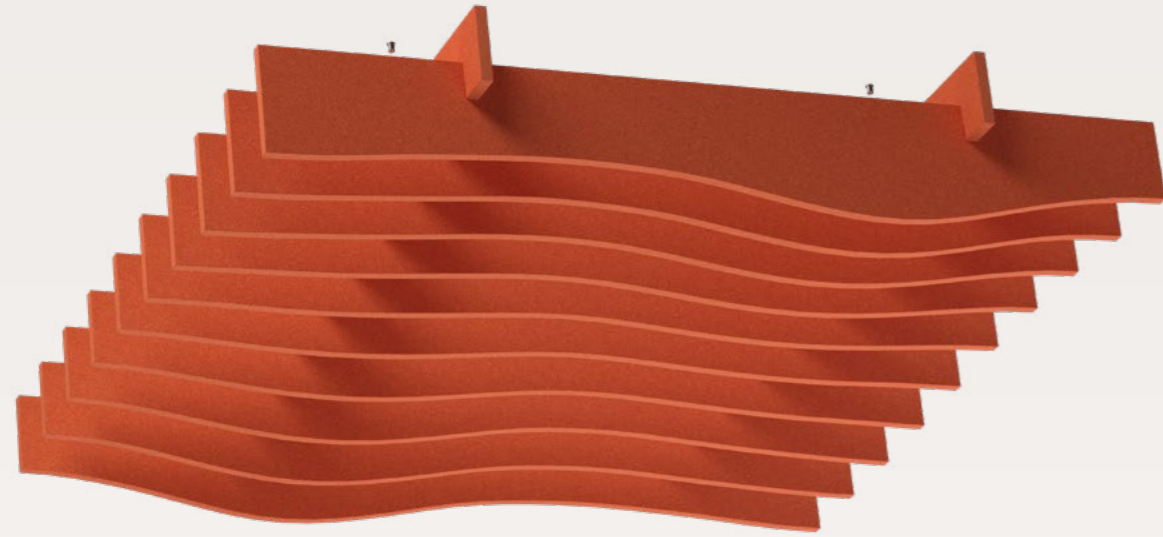

Ceiling Baffle Edge Modular

Augmented Reality

Article no.	Product type	Dimension	Information	Price in EUR
712.24.11.000.00	Ceiling Baffle Edge Modular	1800 x 1800 x 300mm	incl. suspension kit	784.00

Ceiling Baffle Wave Modular