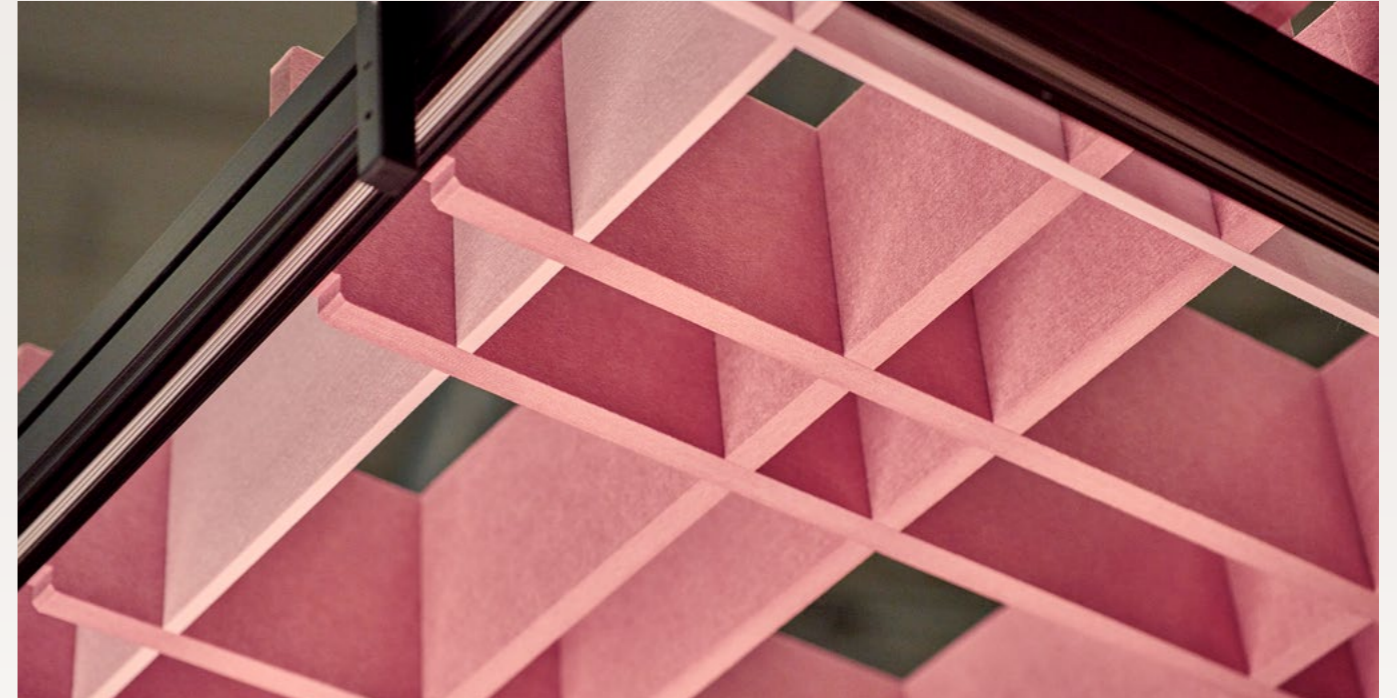

Accessoires Plaid

Article no.	Produkttype	Dimension	Information	Price in EUR
718.00.10.000.00	CUBE Primary	75 x 75 x 150mm	2700k, 3000k, 3500k, or 4000k	495.00
718.00.11.000.00	CUBE Secondary	75 x 75 x 150mm	2700k, 3000k, 3500k, or 4000k	470.00

PROLICHT

Voltage	220 - 240 V
Dimming	DALI or 1-10V UL
Light distribution	direct (55°)
Total power	10 W
Luminous flux of the luminaire	1014 lm
Luminous flux of the light source	877 lm
Colour temperature (CCT)	2700K* 3000K* 3500K* 4000K *auf Anfrage
Colour rendering index (CRI)	90
Colour consistency	SDCM 3
Ingress protection	IP20 (protection class 1)
Life span	>50'000 h (L70 B50)
Colour	black