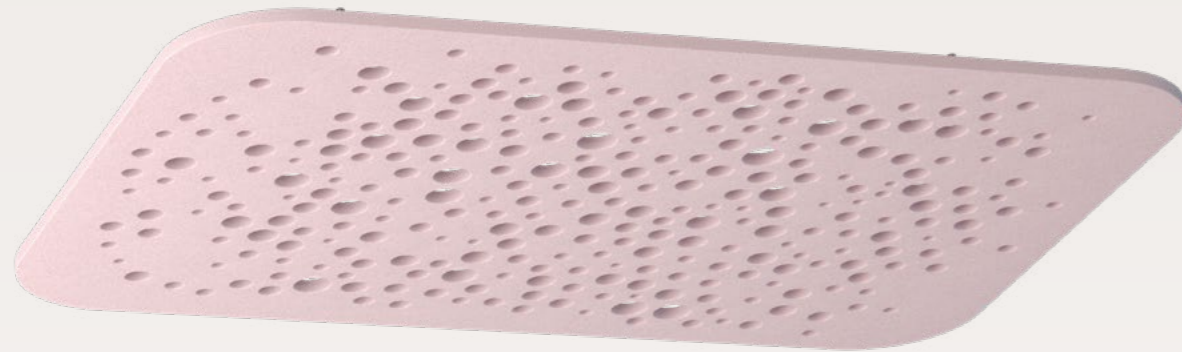

Ceiling Panel Rectangle Bubbles

Augmented Reality

Article no.	Product type	Dimension	Information	Price in EUR
711.24.14.000.12	Ceiling Panel Rectangle Bubbles	1200 x 1800 x 24mm	Bubbles Perforation / incl. suspension kit	598.50