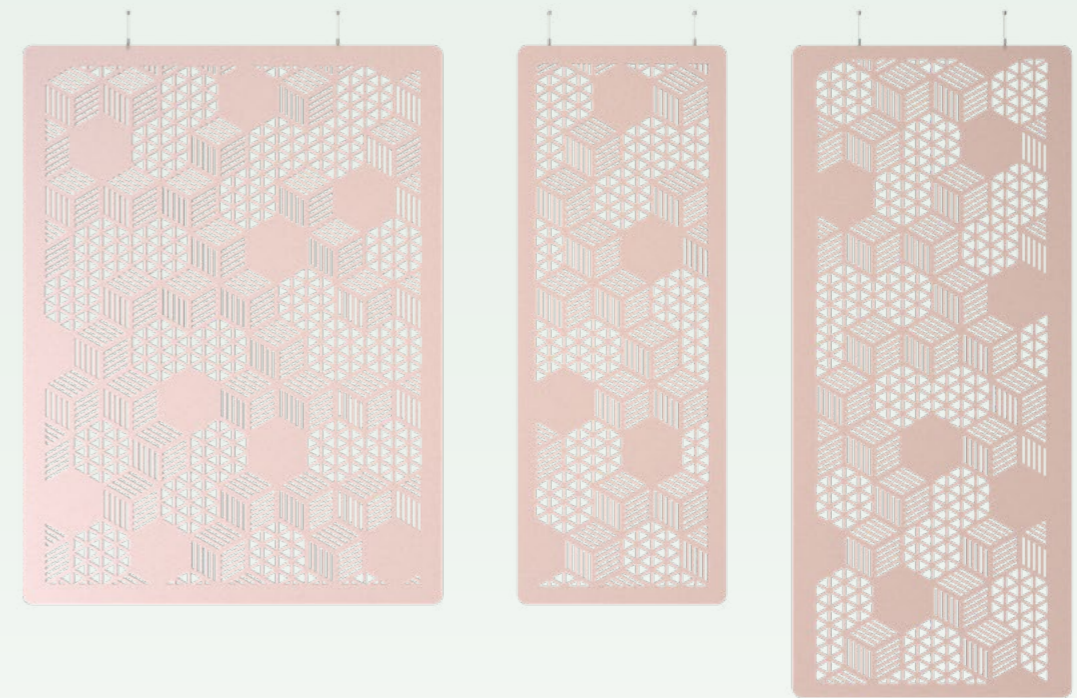

Hanging Division Ornella

Augmented Reality

Article no.	Product type	Dimension	Information	Price in EUR
741.24.35.000.00	Hanging Division Ornella 24mm	1800 x 2400 x 24mm	incl. suspension kit	1079.00
741.24.36.000.00	Hanging Division Ornella 24mm	900 x 2400 x 24mm	incl. suspension kit	588.50
741.12.35.000.00	Hanging Division Ornella 12mm	1200 x 2800 x 12mm	incl. suspension kit	784.00