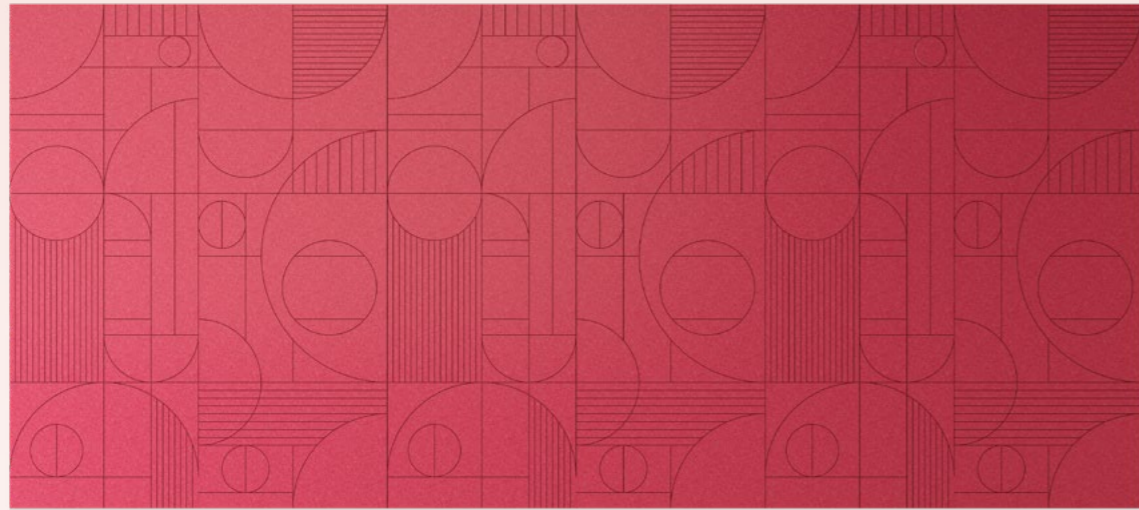

Wall Covering Bau

Augmented Reality