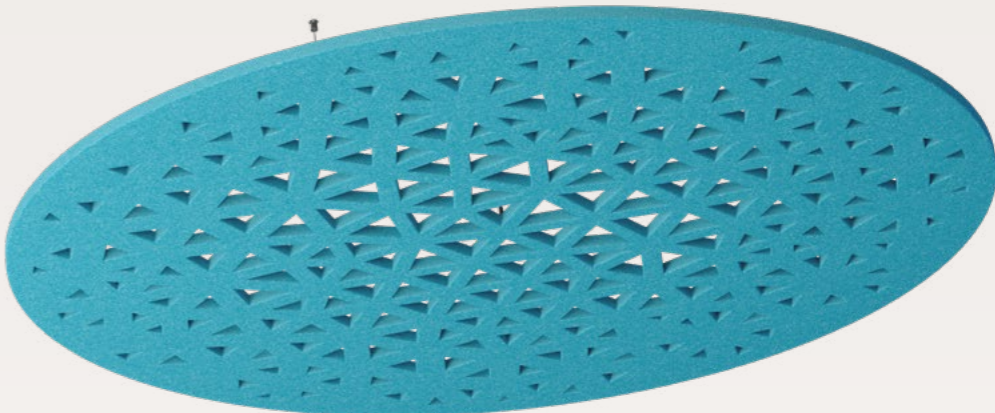

Ceiling Panel Round Web

Augmented Reality

Article no.	Product type	Dimension	Information	Price in EUR
711.24.17.000.10	Ceiling Panel Round Web	D1200 x 24mm	Web perforation / incl. suspension kit	479.50
711.24.18.000.10	Ceiling Panel Round Web	D1800 x 24mm	Web perforation / incl. suspension kit	795.00