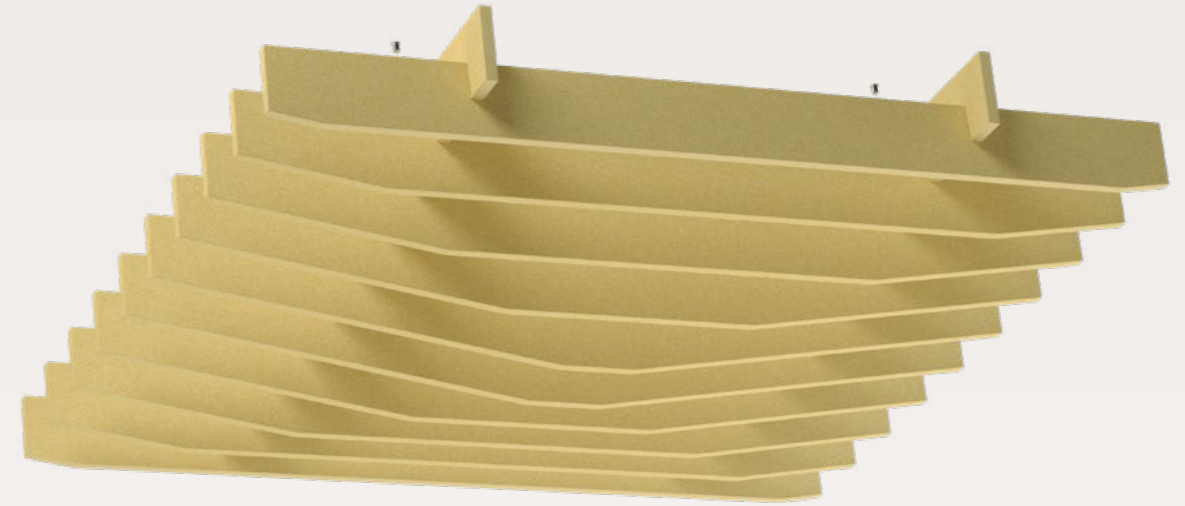

Ceiling Baffle Peak Modular

Augmented Reality

Article no.	Product type	Dimension	Information	Price in EUR
712.24.13.000.00	Ceiling Baffle Peak Modular	1800 x 1800 x 340mm	incl. suspension kit	784.00