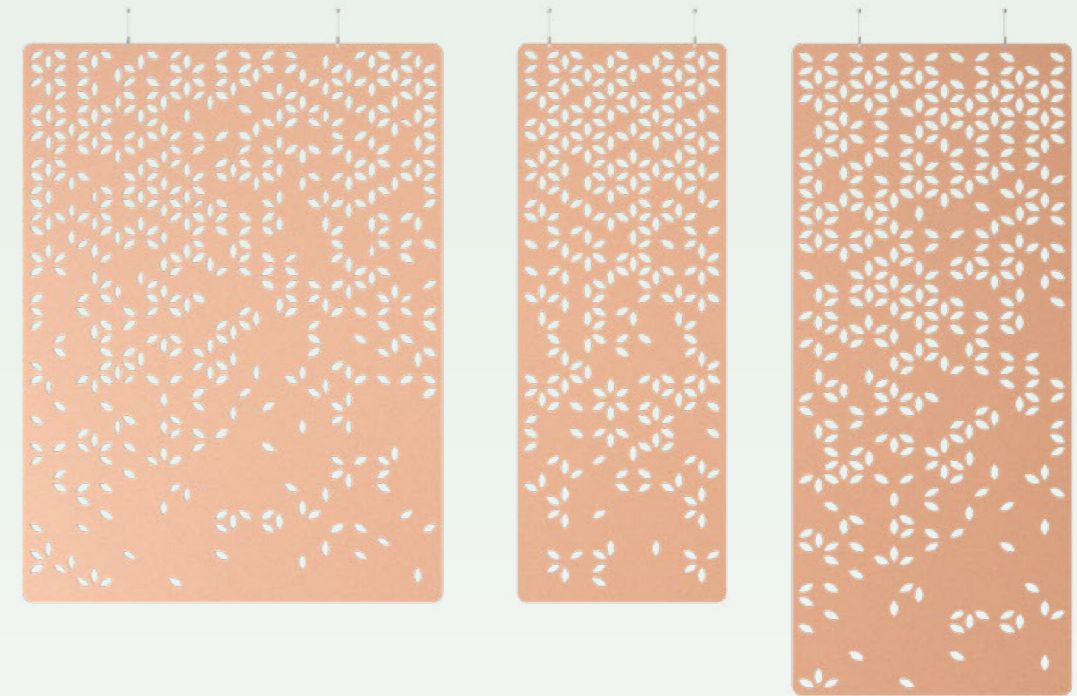

Hanging Division Crose

Article no.	Product type	Dimension	Information	Price in EUR
741.24.31.000.00	Hanging Division Crose 24mm	1800 x 2400 x 24mm	incl. suspension kit	1079.00
741.24.32.000.00	Hanging Division Crose 24mm	900 x 2400 x 24mm	incl. suspension kit	588.50
741.12.31.000.00	Hanging Division Crose 12mm	1200 x 2800 x 12mm	incl. suspension kit	784.00