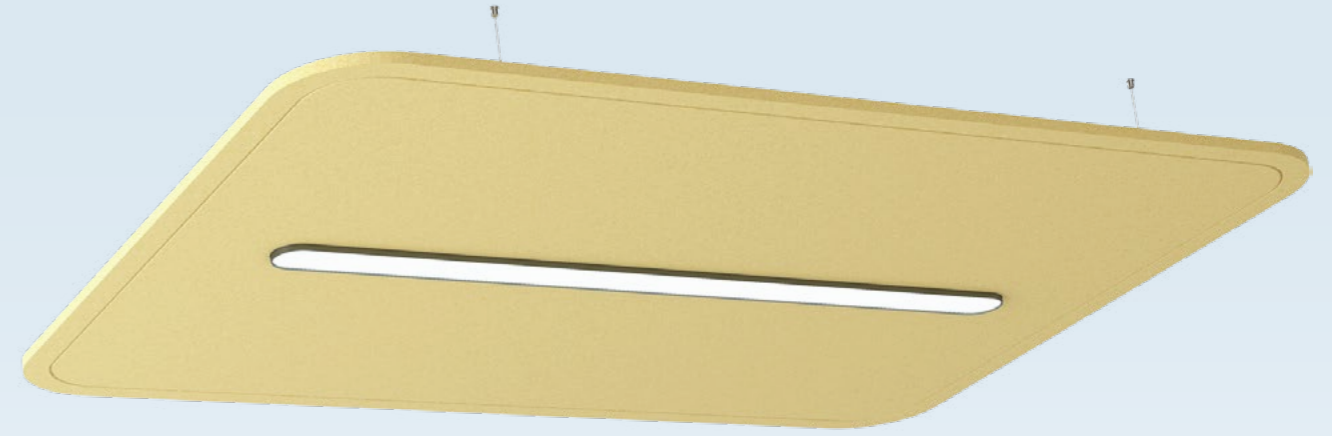

Acoustic Lighting Ora

Augmented Reality

Article no.	Product type	Dimension	Information	Price in EUR
723.24.30.000.00	Acoustic luminaire Ora (1530mm linear light)	1800 x 1800 x 120mm	2700lm, 4000 Kelvin	1199.00
723.24.31.000.00	Acoustic luminaire Ora (1530mm linear light)	1800 x 2400 x 120mm	2700lm, 4000 Kelvin	1362.00
723.24.32.000.00	Acoustic luminaire Ora (1815mm linear light)	1800 x 2400 x 120mm	3200lm, 4000 Kelvin	1526.00

Acoustic sail with fully integrated linear LED technology, including substructure and suspension system.

PROLICHT

Voltage	220 - 240 V
Dimming	DALI
Light distribution	direct
Diffuser	Microprism
Total power	29 W (1530mm) 38 W (1815mm)
Luminous flux of the luminaire	2700lm (1530mm) 3200lm (1815mm)
Luminous flux of the light source	4150lm (1530mm) 4980lm (1815mm)

Colour temperature (CCT)	2700K* 3000K* 3500K* 4000K *on request
Colour rendering index (CRI)	90
Colour consistency	SDCM 3
Ingress protection	IP20 (protection class 1)
Life span	>50'000 h (L70 B50)
Case colour	black