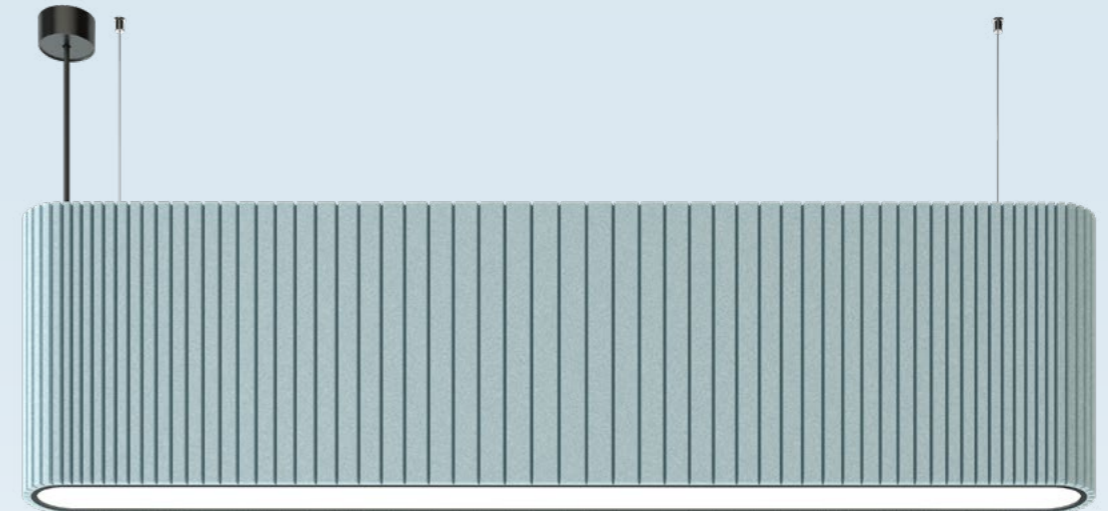

Acoustic Lighting Densa

Augmented Reality

Article no.	Product type	Dimension	Information	Price in EUR
723.12.12.000.00	Acoustic luminaire Densa (1555mm linear light)	1568 x 400 x 134mm	2700lm, 3000 or 4000 Kelvin	1131.00
723.12.13.000.00	Acoustic luminaire Densa (1840mm linear light)	1853 x 500 x 134mm	3200lm, 3000 or 4000 Kelvin	1461.00

Fully integrated linear LED technology, including suspension system.

PROLICHT

Voltage	220 - 240 V
Dimmable	DALI
Light distribution	direct
Diffuser	Microprism
Total power	29 W (1555mm) 38 W (1840mm)
Luminous flux of the luminaire	2700lm (1555mm) 3200lm (1840mm)
Luminous flux of the light source	4150lm (1555mm) 4980lm (1840mm)

Colour temperature (CCT)	2700K* 3000K* 3500K* 4000K *on request
Colour rendering index (CRI)	90
Colour consistency	SDCM 3
Ingress protection	IP20 (protection class 1)
Life span	>50'000 h (L70 B50)
Case colour	black