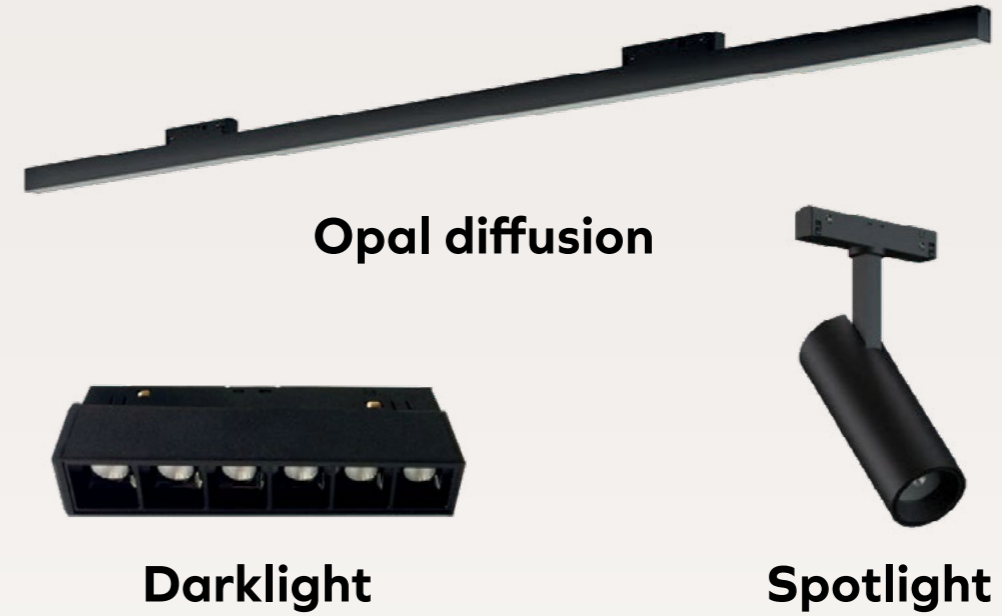

Accessoires Balken

Article no.	Product type	Dimension	Information	Price in EUR
716.12.10.000.00	Balken S Archisonic® Felt	1400 x 80 x 77mm	Set of 8 units	554.00
716.12.11.000.00	Balken M Archisonic® Felt	1400 x 80 x 127mm	Set of 6 units	506.00
716.12.12.000.00	Balken L Archisonic® Felt	1400 x 80 x 227mm	Set of 4 units	459.00
716.12.20.000.00	Balken SL Archisonic® Felt	2800 x 80 x 77mm	Set of 4 units	459.00
716.12.21.000.00	Balken ML Archisonic® Felt	2800 x 80 x 127mm	Set of 3 units	436.00
716.12.22.000.00	Balken LL Archisonic® Felt	2800 x 80 x 227mm	Set of 2 units	412.00
716.12.13.000.00	Balken S Archisonic® Riftcut	1400 x 80 x 77mm	Set of 8 units	768.00
716.12.14.000.00	Balken M Archisonic® Riftcut	1400 x 80 x 127mm	Set of 6 units	721.00
716.12.15.000.00	Balken L Archisonic® Riftcut	1400 x 80 x 227mm	Set of 4 units	674.00
716.12.23.000.00	Balken SL Archisonic® Riftcut	2800 x 80 x 77mm	Set of 4 units	674.00
716.12.24.000.00	Balken ML Archisonic® Riftcut	2800 x 80 x 127mm	Set of 3 units	650.00
716.12.25.000.00	Balken LL Archisonic® Riftcut	2800 x 80 x 227mm	Set of 2 units	627.00
716.12.12.000.95	Balken Light L Felt	1400 x 80 x 227mm	Electrified track max 100W	540.00
716.12.22.000.95	Balken Light LL Felt	2800 x 80 x 227mm	Electrified track max 200W	750.00
716.12.15.000.95	Balken Light L Riftcut	1400 x 80 x 227mm	Electrified track max 100W	600.00
716.12.25.000.95	Balken Light LL Riftcut	2800 x 80 x 227mm	Electrified track max 200W	860.00

Article no.	Product type	Dimension	Information	Price in EUR
LUM.01.00001.00D	Balken Light - Spotlight	D.30 x 90mm	10W / 3000 - 4000 Kelvin	217.00
LUM.01.00003.00D	Balken Light - Darklight	112.5 x 22 x 25mm	6W / 3000 - 4000 Kelvin	166.00
LUM.01.00005.00D	Balken Light - Opal Diffusion	1200 x 22 x 25mm	3000 - 4000 Kelvin	183.00