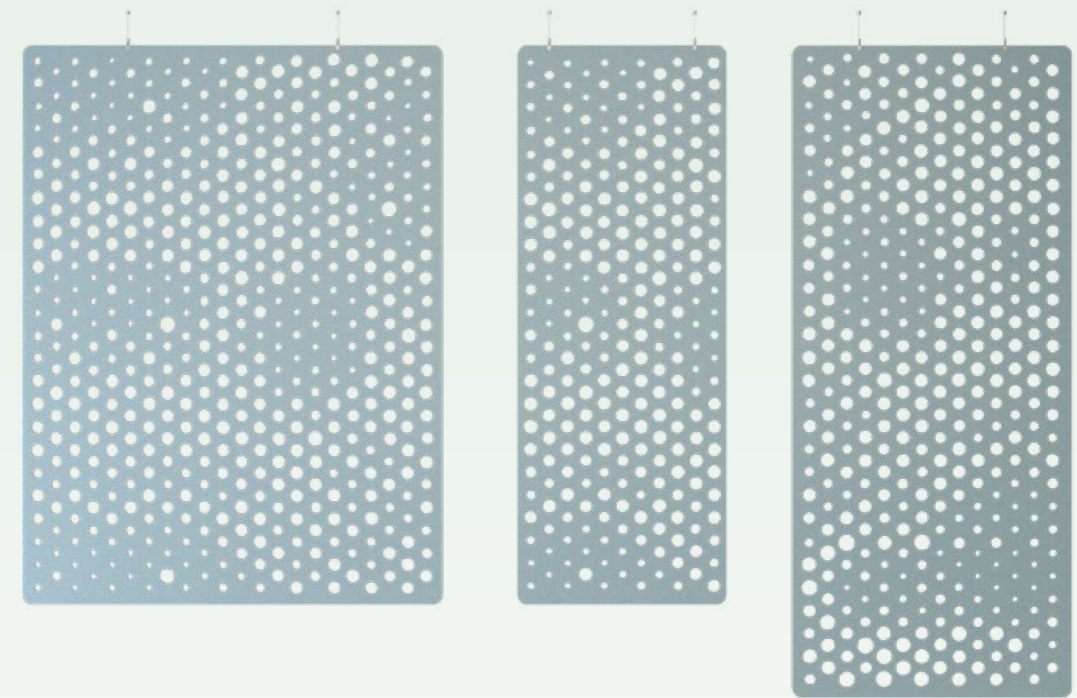

Hanging Division Gradient

Augmented Reality

Article no.	Product type	Dimension	Information	Price in EUR
741.24.27.000.00	Hanging Division Gradient 24mm	1800 x 2400 x 24mm	incl. suspension kit	1079.00
741.24.28.000.00	Hanging Division Gradient 24mm	900 x 2400 x 24mm	incl. suspension kit	588.50
741.12.27.000.00	Hanging Division Gradient 12mm	1200 x 2800 x 12mm	incl. suspension kit	784.00