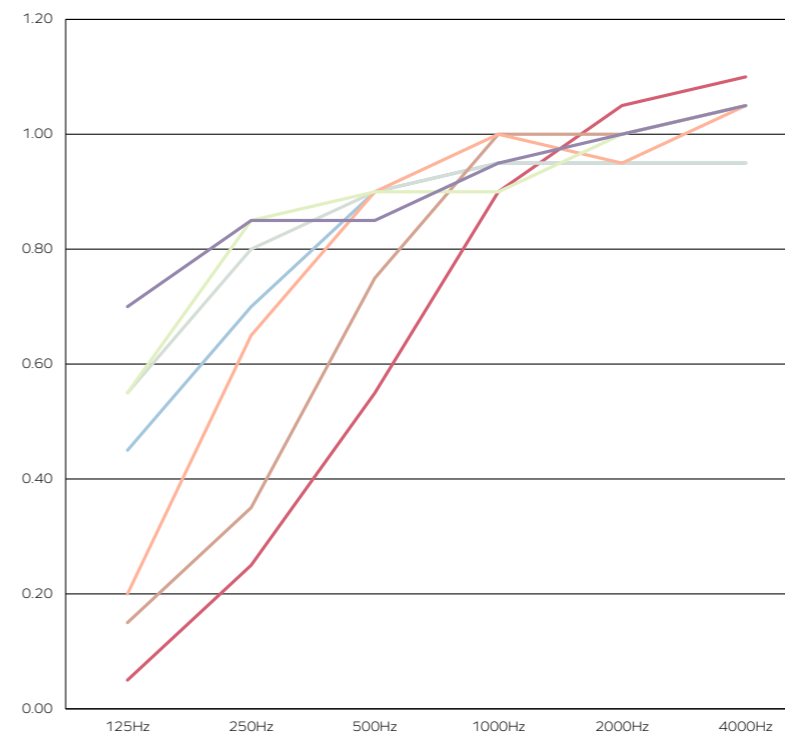

Sound Absorption Coefficient (α_s) according to EN ISO 354

Universität Stuttgart – Institut für Akustik und Bauphysik IABP

- Archisonic 24mm
- Archisonic 24mm with 50mm insulation
- Archisonic 24mm with 100mm air cavity
- Archisonic 24mm with 300mm air cavity
- Archisonic 24mm with 40mm insulation
- Archisonic 24mm with 50mm air cavity
- Archisonic 24mm with 200mm air cavity

The graph represents the sound absorption coefficients (α_s) in the third octave band center frequencies. Measurement used Pink Noise as excitation signal in a reverberant room.